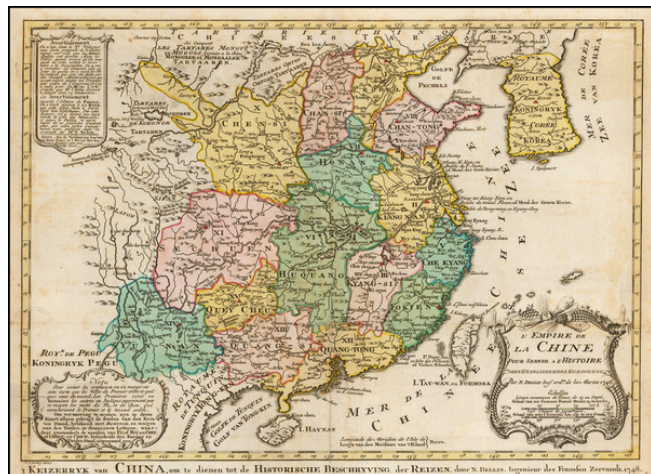

## L'Empire De La Chine . . . 1748

**Stock#:** 43290  
**Map Maker:** Schley  
**Date:** 1773  
**Place:** Amsterdam  
**Color:** Hand Colored  
**Condition:** VG+  
**Size:** 16 x 11.5 inches  
**Price:** SOLD

### Description:

Detailed map of China and Korea, extending to the Tartar regions in the west and showing Hainan and Formosa Islands.

Includes a 3 decorative cartouches.

The map appeared in a scarce Dutch edition of Bellin's History of Voyages, originally published in Paris.