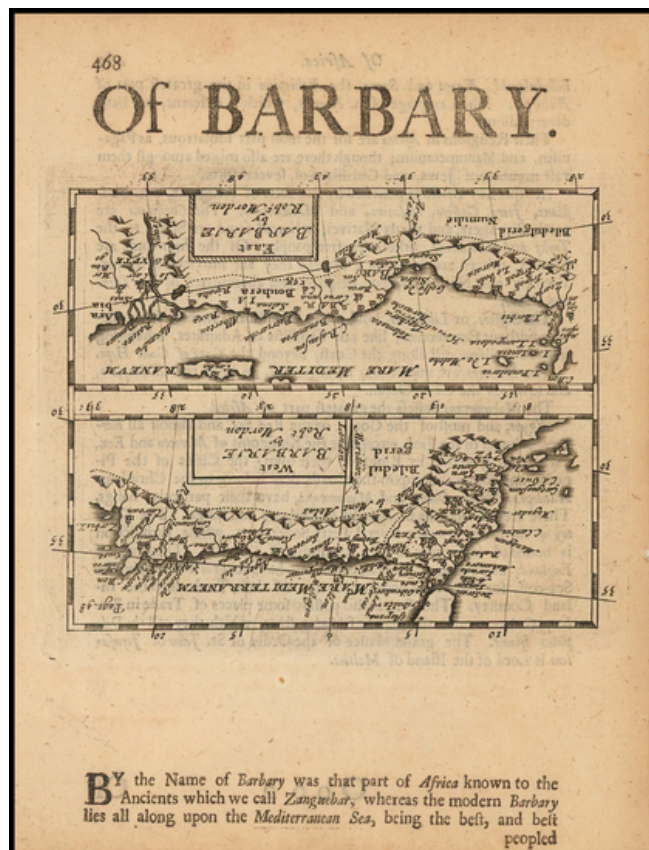

## West Barbarie [and] East Barbarie (Upside down printing!)

**Stock#:** 43282  
**Map Maker:** Morden  
**Date:** 1687  
**Place:** London  
**Color:** Uncolored  
**Condition:** VG  
**Size:** 5 x 5 inches  
**Price:** \$65.00

### Description:

Unusual upside down printing of this early English map of North Africa.

This map appeared in Modern's rare Atlas Terestris, first published in 1687.