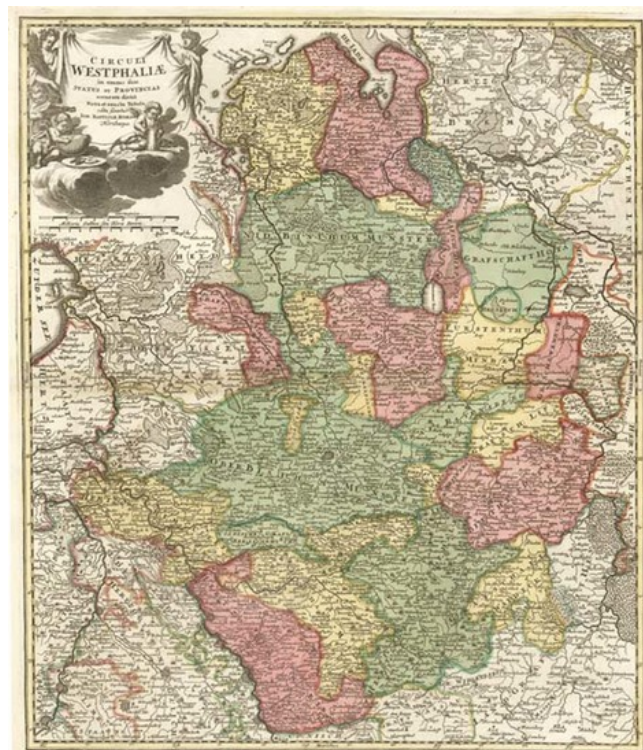

Barry Lawrence Ruderman Antique Maps Inc.

7407 La Jolla Boulevard
La Jolla, CA 92037

www.raremaps.com

(858) 551-8500
blr@raremaps.com

Circuli Westphaliae in omnes suos Status et Provincias...

Stock#: 4327
Map Maker: Homann
Date: 1703
Place: Nuremberg
Color: Hand Colored
Condition: VG+
Size: 22.5 x 19.5 inches
Price: SOLD

Description:

Striking regional map of Germany, centered on Munster and the Ems River. Also shows, Emden, Bremen, Verden, Minden, Arnheim, Deventer, Dortmund, Bonn, and Coln, along with a significant part of the Lower Rhein and Weser Rivers. Striking decorative cartouche. A fine early example of the map, predating Homann's privileged, with a dark crisp impression.