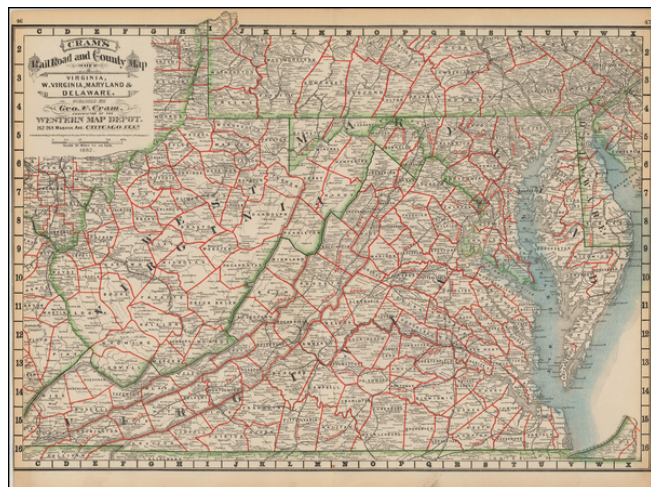

## Cram's Rail Road & County Map of Virginia, W. Virginia, Maryland and Delaware . . . 1882

**Stock#:** 43220  
**Map Maker:** Cram  
**Date:** 1882  
**Place:** Chicago  
**Color:** Hand Colored  
**Condition:** VG  
**Size:** 22 x 15 inches  
**Price:** \$145.00

### Description:

Scarce early edition of Cram's map of Virginia, West Virginia, Maryland and Delaware, .

Highly detailed map, showing towns, counties, railroads, stations, etc. Excellent detail throughout the map. George Cram would become one of the most prolific atlas publishers of the last 19th and early 20th Centuries. His earliest maps, issued in the late 1860s, were marvelous separately issued railroad maps.