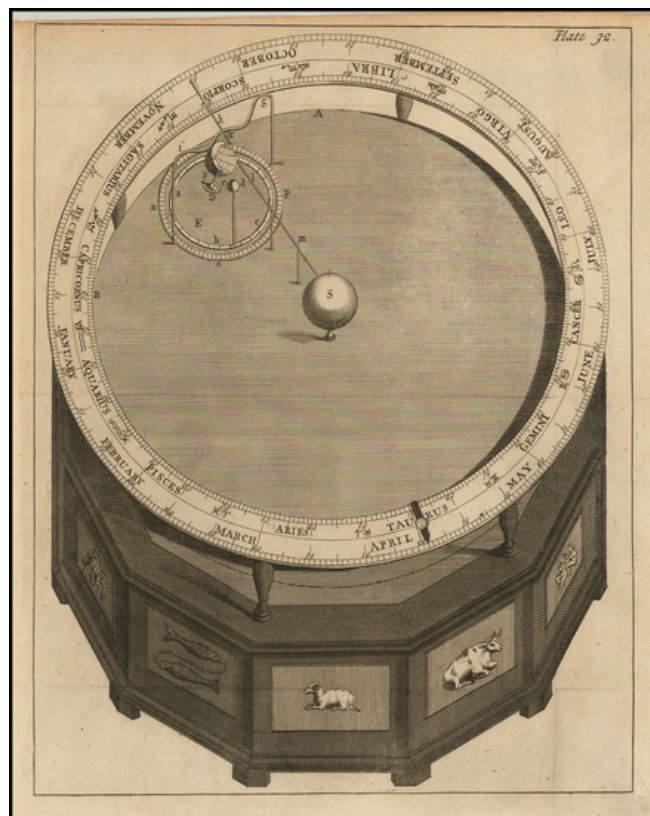

Barry Lawrence Ruderman Antique Maps Inc.

7407 La Jolla Boulevard
La Jolla, CA 92037

www.raremaps.com

(858) 551-8500
blr@raremaps.com

[Orrey]

Stock#: 43206
Map Maker: Anonymous
Date: 1720 circa
Place: n.p.
Color: Uncolored
Condition: VG
Size: 10 x 10 inches
Price: SOLD

Description:

Finely engraved image of an orrey, with various zodiac symbols along the base.

Detailed Condition: