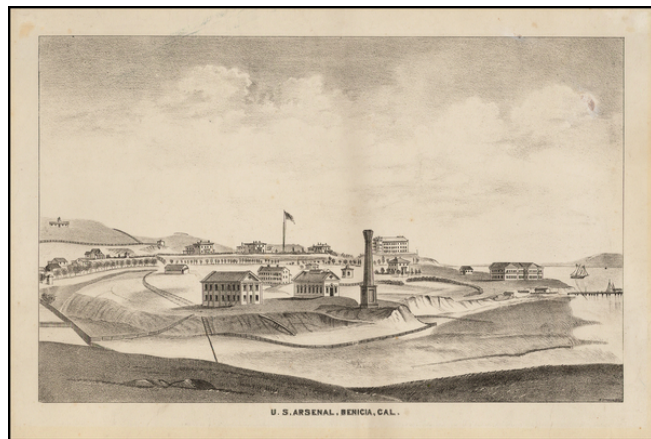

Price: \$345.00

Description:

Rare separately issued lithographic view of Benicia, California, drawn by H. Straus.

The view of Benicia and the Arsenal appeared in Thompson & West's Atlas of Solano County, but the present example is a rare separately published version, intended as a separate publication.