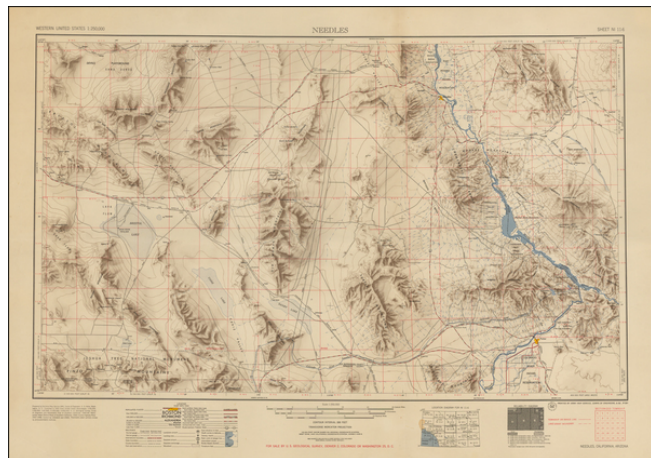

Barry Lawrence Ruderman Antique Maps Inc.

7407 La Jolla Boulevard
La Jolla, CA 92037

www.raremaps.com

(858) 551-8500
blr@raremaps.com

Needles (Southeastern California, Joshua Tree, Parker Dam)

Stock#: 43182
Map Maker: U.S. Geological Survey
Date: 1956 circa
Place: Washington
Color: Color
Condition: VG+
Size: 29.5 x 21.5 inches
Price: \$45.00

Description:

Detailed map of the Southeastern part of California, including Joshua Tree, Needles, Parker Dam, etc.

Detailed Condition: