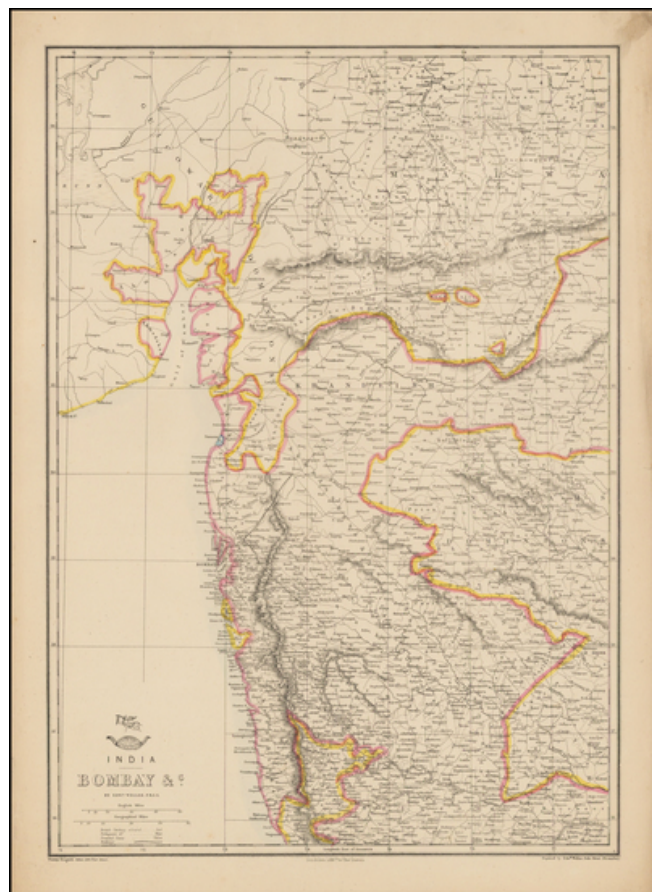

Barry Lawrence Ruderman Antique Maps Inc.

7407 La Jolla Boulevard
La Jolla, CA 92037

www.RareMaps.com

(858) 551-8500
blr@RareMaps.com

Bombay &c.

Stock#: 43180
Map Maker: Weller

Date: 1858 circa
Place: London
Color: Outline Color
Condition: VG
Size: 17 x 12 inches

Price: \$125.00

Description:

Highly detailed map of Bombay, from the *Weekly Dispatch Atlas*.

'*The Weekly Dispatch*' newspaper between the years 1856 and 1862, included in each edition, a map of a part of the world. During this period a total of 118 maps were issued. The maps bear the distinctive sign of a half globe with the figure of Mercury above. The engravers varied but included John Dower and Edward Weller.

In 1863 '*The Dispatch Atlas*' was published which contained a series of English county maps. The two were combined in 1865 as '*Cassell's Complete Atlas*', with many maps in a large scale of areas not often seen, including a number a town plans.

**Barry Lawrence Ruderman
Antique Maps Inc.**

7407 La Jolla Boulevard
La Jolla, CA 92037

www.RareMaps.com

(858) 551-8500
blr@RareMaps.com

Bombay &c.

Detailed Condition: