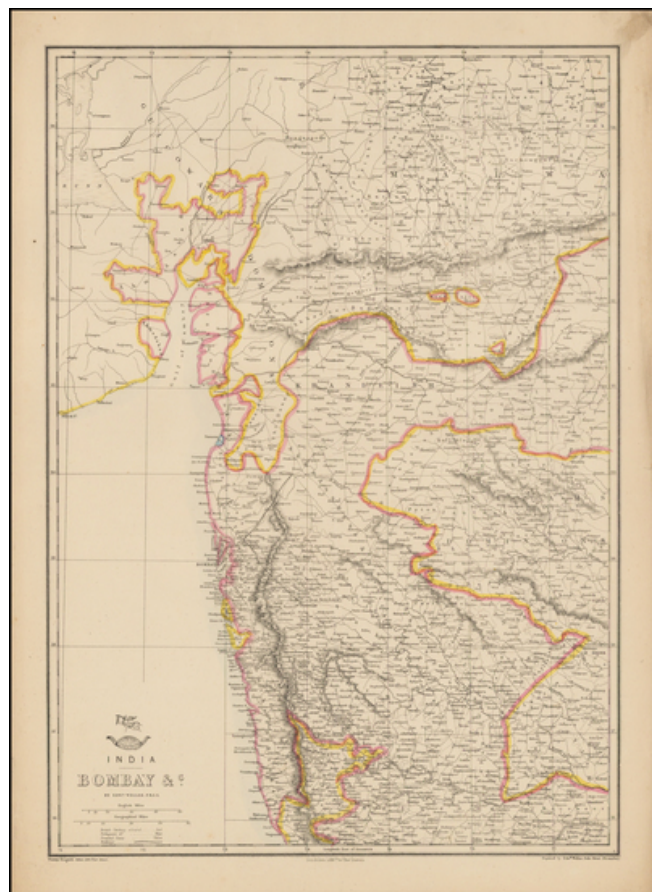

## Bombay &c.

**Stock#:** 43180  
**Map Maker:** Weller  
**Date:** 1858 circa  
**Place:** London  
**Color:** Outline Color  
**Condition:** VG  
**Size:** 17 x 12 inches  
**Price:** \$ 125.00

### Description:

Highly detailed map of Bombay, from the *Weekly Dispatch Atlas*.

'*The Weekly Dispatch*' newspaper between the years 1856 and 1862, included in each edition, a map of a part of the world. During this period a total of 118 maps were issued. The maps bear the distinctive sign of a half globe with the figure of Mercury above. The engravers varied but included John Dower and Edward Weller.

In 1863 '*The Dispatch Atlas*' was published which contained a series of English county maps. The two were combined in 1865 as '*Cassell's Complete Atlas*', with many maps in a large scale of areas not often seen, including a number a town plans.