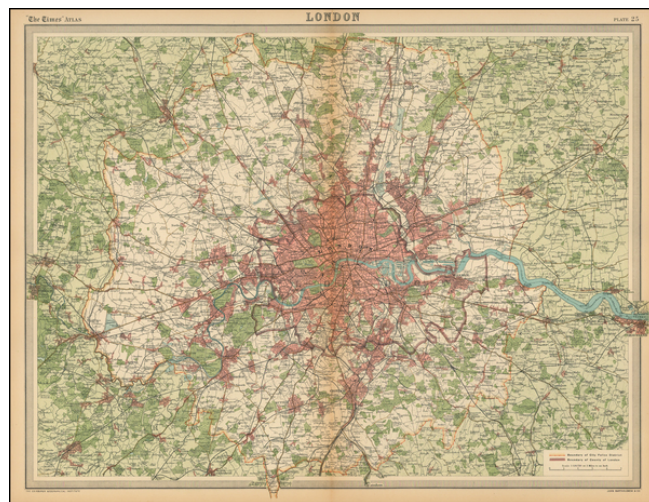

Barry Lawrence Ruderman Antique Maps Inc.

7407 La Jolla Boulevard
La Jolla, CA 92037

www.raremaps.com

(858) 551-8500
blr@raremaps.com

London

Stock#: 43171
Map Maker: Times Atlas
Date: 1895
Place: London
Color: Color
Condition: VG+
Size: 18 x 22 inches
Price: SOLD

Description:

Detailed map of the area around London, from the John Bartholemew's *Times Atlas*, one of the most important atlases of the early 20th Century.

Detailed Condition: