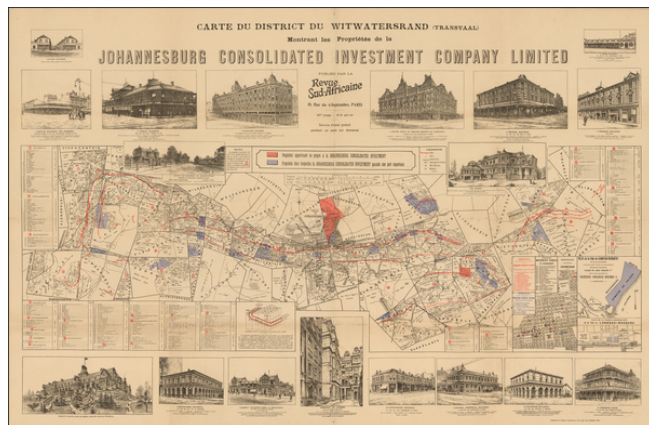

Stock#: 43056
Map Maker: Revue sud-africaine
Date: 1902
Place: Paris
Color: Color
Condition: VG
Size: 36.5 x 24.5 inches
Price: SOLD

Description:

Highly detailed set of maps and profile views of buildings, promoting the activities of the Johannesburg Investment Company.