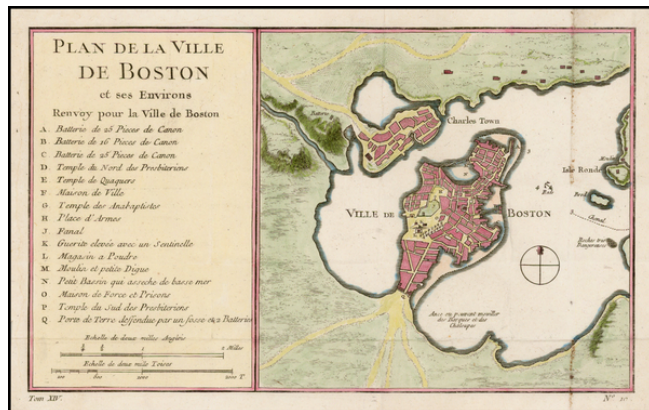

Barry Lawrence Ruderman Antique Maps Inc.

7407 La Jolla Boulevard
La Jolla, CA 92037

www.raremaps.com

(858) 551-8500
blr@raremaps.com

Plan De La Ville De Boston et ses Environs

Stock#: 42999
Map Maker: Bellin
Date: 1764
Place: Paris
Color: Hand Colored
Condition: VG
Size: 10.5 x 6.5 inches
Price: SOLD

Description:

One of the earliest obtainable town plans of Boston, from Bellin's *Histoire General des Voyages*.

Shows Boston 12 years prior to the start of the American Revolution. Fine dark impression, wide margins and marvelous color.

Detailed Condition:

Minor staining on one fold.