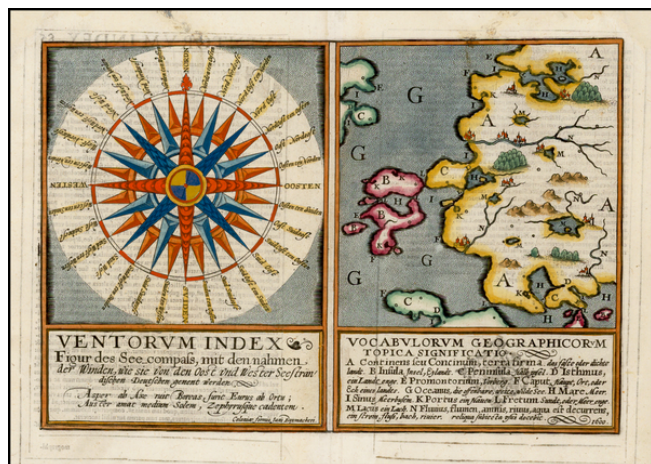

## [Compass Rose &c] Ventorum Index (and) Vocabulorum Geographicorum

**Stock#:** 42951  
**Map Maker:** Quad  
**Date:** 1600  
**Place:** Cologne  
**Color:** Hand Colored  
**Condition:** VG+  
**Size:** 12.5 x 8.5 inches  
**Price:** SOLD

### Description:

Striking example of a 32 point compass rose, with a geographical vocabulary map.

A fine decorative image.