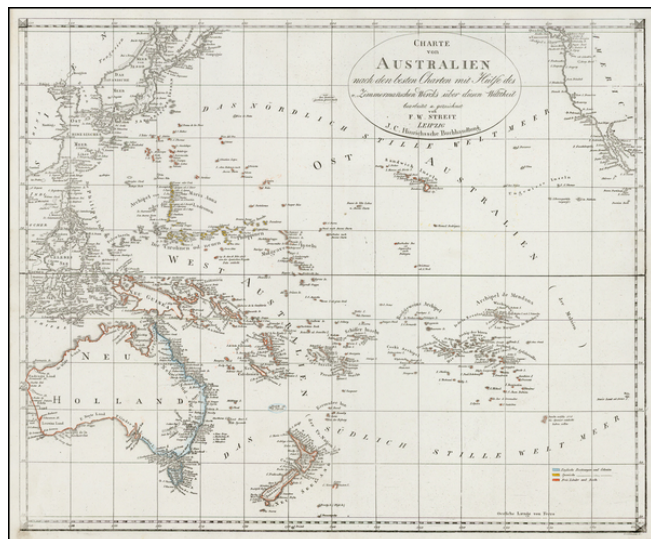

**Barry Lawrence Ruderman  
Antique Maps Inc.**

7407 La Jolla Boulevard  
La Jolla, CA 92037

www.raremaps.com

(858) 551-8500  
blr@raremaps.com

**Charte von Australien nach den besten Charten mit Hilfe des v. Zimmermanschen  
Wercks über diesen Weltheil bearbeitet u gezeichnet von F.W. Streit . . .**

**Stock#:** 42910  
**Map Maker:** Streit  
**Date:** 1826 circa  
**Place:** Leipzig  
**Color:** Outline Color  
**Condition:** VG+  
**Size:** 15.5 x 19 inches  
**Price:** SOLD

**Description:**

Fine early map of the Pacific Ocean, published in Leipzig by J.C. Hinrichssche.

The map provides a detailed look at Oceania, shortly after the period of extensive exploration in the region. The areas colonized by the English and Spanish are shown, along with the "Free lands and Islands."