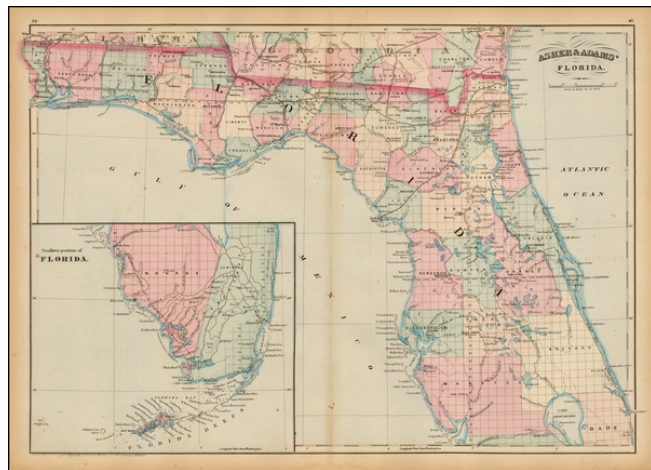

Barry Lawrence Ruderman Antique Maps Inc.

7407 La Jolla Boulevard
La Jolla, CA 92037

www.raremaps.com

(858) 551-8500
blr@raremaps.com

Asher & Adams Florida

Stock#: 42897
Map Maker: Asher & Adams
Date: 1874
Place: New York
Color: Hand Colored
Condition: VG
Size: 23 x 16 inches
Price: SOLD

Description:

Detailed railroad map of Florida, colored by county, showing towns, railroads, rivers, post offices, swamps, etc. Large inset shows tip of Florida and the "Florida Reefs."

Asher & Adams' atlas was the first American Atlas to focus on Railroads and related details. The present example is an early edition of the map.

Detailed Condition:

Discoloration at centerfold.