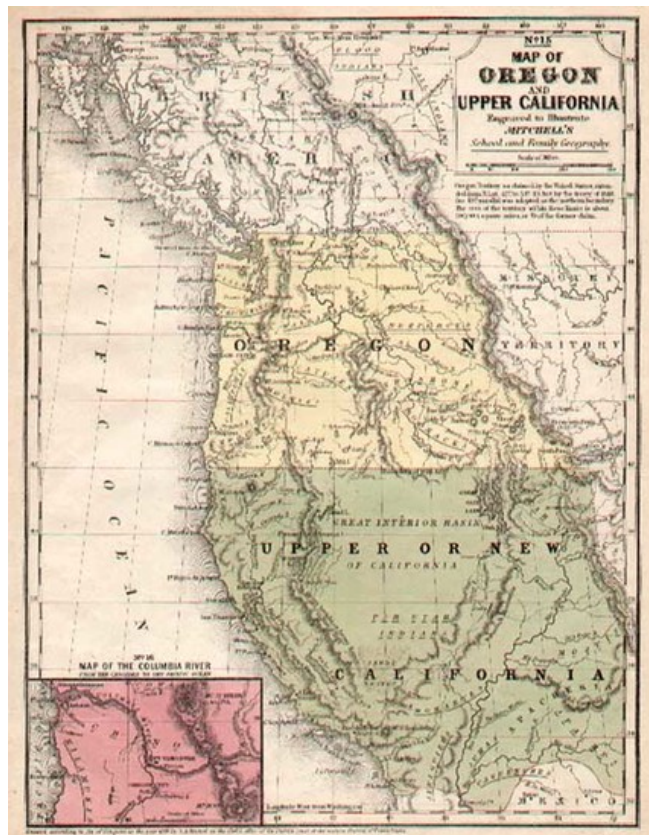

Barry Lawrence Ruderman Antique Maps Inc.

7407 La Jolla Boulevard
La Jolla, CA 92037

www.raremaps.com

(858) 551-8500
blr@raremaps.com

Map of Oregon and Upper California...

Stock#: 4289
Map Maker: Mitchell
Date: 1846
Place: Philadelphia
Color: Hand Colored
Condition: VG+
Size: 10.5 x 9 inches
Price: SOLD

Description:

Interesting and detailed map of the West, published the year after the Annexation of Texas and Upper California. Shows the extent of Fremont's discoveries and explorations, extensive details in Oregon Territory, and a pre-Gadsden border with Mexico. Many Indian Tribes and early forts named. An excellent early map of the west.