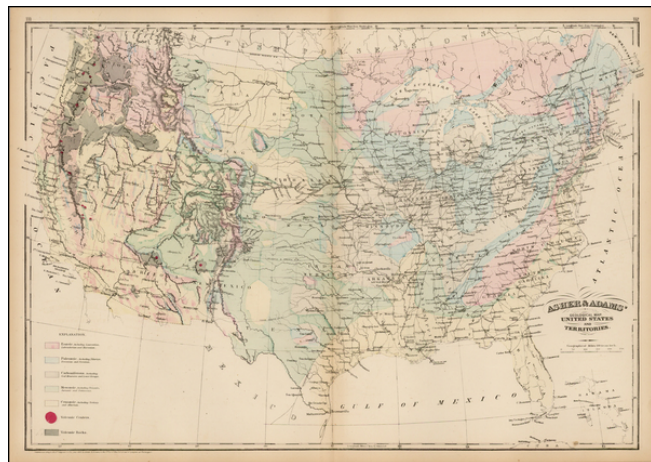

Barry Lawrence Ruderman Antique Maps Inc.

7407 La Jolla Boulevard
La Jolla, CA 92037

www.raremaps.com

(858) 551-8500
blr@raremaps.com

Asher & Adams' Geological Map United States and its Territories

Stock#: 42883
Map Maker: Asher & Adams
Date: 1874
Place: New York
Color: Hand Colored
Condition: VG
Size: 22 x 16 inches
Price: SOLD

Description:

Striking geological map of the United States exhibiting geological regions including Eozoic, Paleozoic, Carboniferous, Mesozoic, Cenozoic, and volcanic regions.

Detailed Condition:

Minor discoloration at centerfold.