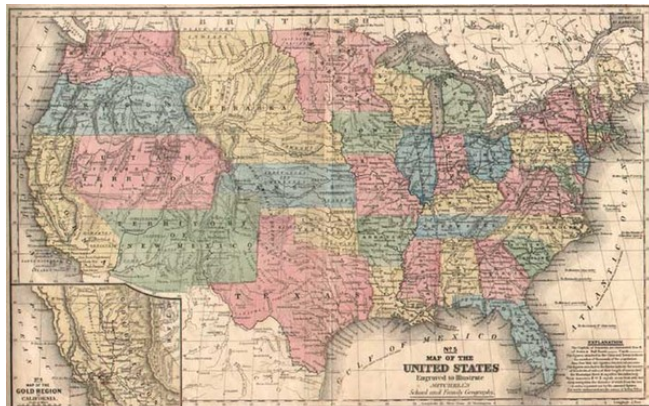

Barry Lawrence Ruderman Antique Maps Inc.

7407 La Jolla Boulevard
La Jolla, CA 92037

www.raremaps.com

(858) 551-8500
blr@raremaps.com

Map of the United States...

Stock#: 4287
Map Maker: Mitchell
Date: 1852
Place: Philadelphia
Color: Hand Colored
Condition: VG+
Size: 17 x 11 inches
Price: SOLD

Description:

Marvelous map of the United States, featuring a large inset of the Gold Region in California and early western borders, including Kansas extending to the Rocky Mountains, Nebraska Terr. extending to Canada, Washington and Oregon extending to the Rocky Mountains and New Mexico and Utah extending from California to the Rockies. Shows Indian Tribes, early roads, forts, towns, mountains, rivers, etc. A fine example of transitional western borders.