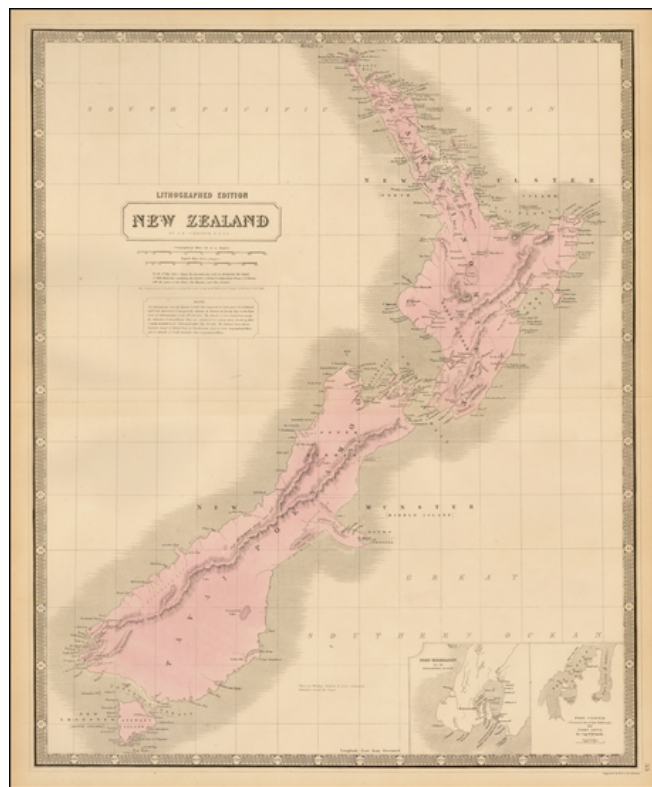

Barry Lawrence Ruderman Antique Maps Inc.

7407 La Jolla Boulevard
La Jolla, CA 92037

www.raremaps.com

(858) 551-8500
blr@raremaps.com

New Zealand

Stock#: 42808
Map Maker: Johnston
Date: 1850 circa
Place: Edinburgh
Color: Hand Colored
Condition: VG+
Size: 17 x 22.5 inches
Price: \$ 275.00

Description:

Excellent large map of New Zealand, which is now beginning to include some interior detail.

One of the largest maps of New Zealand to appear in a commercial atlas in the 19th Century. Decorative Piano Key border. Fine example, on thick heavy paper.