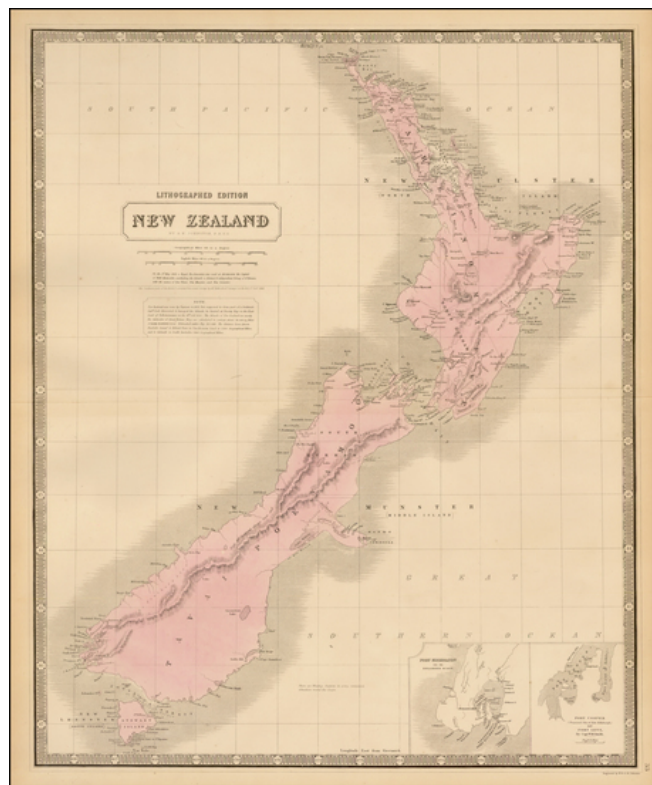

Barry Lawrence Ruderman Antique Maps Inc.

7407 La Jolla Boulevard
La Jolla, CA 92037

www.raremaps.com

(858) 551-8500
blr@raremaps.com

New Zealand

Stock#: 42808
Map Maker: Johnston
Date: 1850 circa
Place: Edinburgh
Color: Hand Colored
Condition: VG+
Size: 17 x 22.5 inches
Price: \$275.00

Description:

Excellent large map of New Zealand, which is now beginning to include some interior detail.

One of the largest maps of New Zealand to appear in a commercial atlas in the 19th Century. Decorative Piano Key border. Fine example, on thick heavy paper.