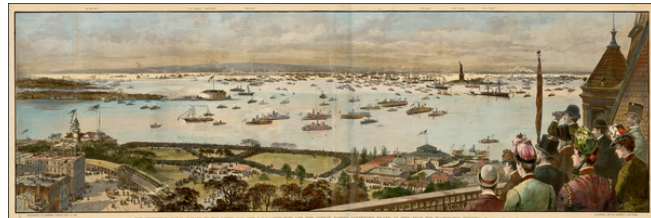

**Barry Lawrence Ruderman
Antique Maps Inc.**

7407 La Jolla Boulevard
La Jolla, CA 92037

www.raremaps.com

(858) 551-8500
blr@raremaps.com

**The Centennial Naval Parade In The Upper Bay -- The U.S.S. "Despatch" and Her
Convoy Passing Governor's Island, AS Seen From The Washington Building -- Drawn by
Charles Graham.**

Stock#: 42758
Map Maker: Harper & Brothers
Date: 1889
Place: New York
Color: Hand Colored
Condition: VG
Size: 44 x 15.5 inches
Price: \$425.00

Description:

Fine panorama of New York Harbor and the State of Liberty, with a view from the Washington Building near Battery Park in New York City.

Detailed Condition:

Evidence of original folds. Mounted on linen.