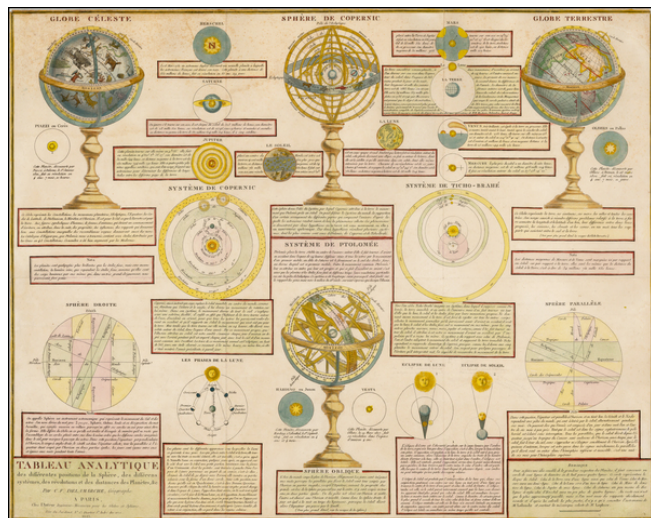

## Tableau Analytique des differentes positions de la Sphere, des differens systemes, des revolutions, et des distances des Planetes . . . 1823

**Stock#:** 42701  
**Map Maker:** Delamarche  
**Date:** 1823  
**Place:** Paris  
**Color:** Hand Colored  
**Condition:** VG  
**Size:** 24.5 x 20 inches  
**Price:** SOLD

### Description:

Finely engraved set of celestial and solar system models, published by Delamarche in London.

Includes smaller illustrations and explanation of the planets, eclipses and other celestial phenomenon.

### Detailed Condition:

Narrow margins