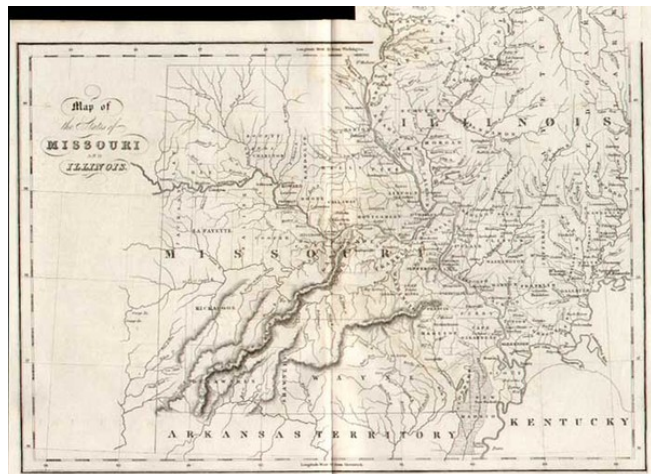

Barry Lawrence Ruderman Antique Maps Inc.

7407 La Jolla Boulevard
La Jolla, CA 92037

www.raremaps.com

(858) 551-8500
blr@raremaps.com

Map of the States of Missouri and Illinois

Stock#: 4269
Map Maker: Hinton, Simpkin & Marshall
Date: 1832
Place: London
Color: Uncolored
Condition: VG+
Size: 16 x 10 inches
Price: SOLD

Description:

Scarce early regional map, showing Indian Tribal lands, very early counties, towns, mining claims, rivers, lakes, roads and other information. One of the earliest regional maps of Missouri and Illinois published outside the U.S.