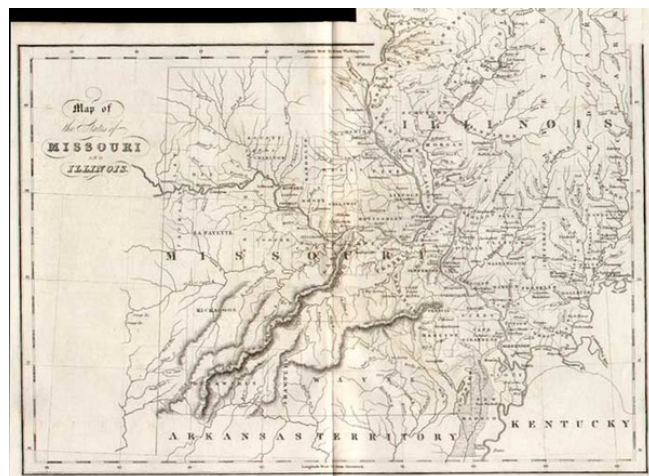

Barry Lawrence Ruderman Antique Maps Inc.

7407 La Jolla Boulevard
La Jolla, CA 92037

www.raremaps.com

(858) 551-8500
blr@raremaps.com

Map of the States of Missouri and Illinois

Stock#: 4269
Map Maker: Hinton, Simpkin & Marshall
Date: 1832
Place: London
Color: Uncolored
Condition: VG+
Size: 16 x 10 inches
Price: SOLD

Description:

Scarce early regional map, showing Indian Tribal lands, very early counties, towns, mining claims, rivers, lakes, roads and other information. One of the earliest regional maps of Missouri and Illinois published outside the U.S.