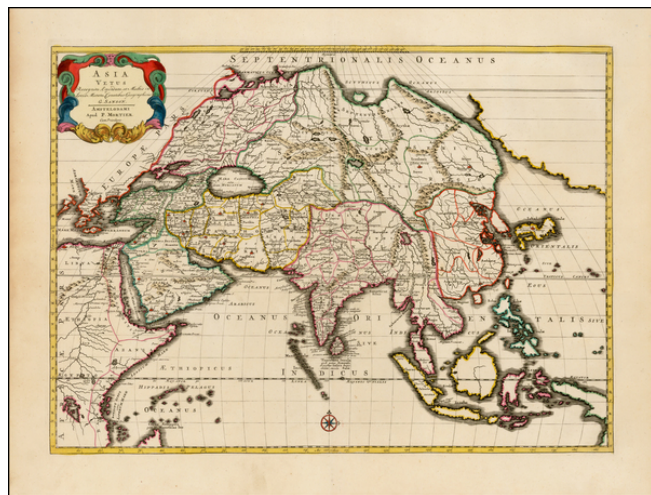

Stock#: 42662
Map Maker: Mortier
Date: 1700 circa
Place: Amsterdam
Color: Hand Colored
Condition: VG+
Size: 15.5 x 21.5 inches
Price: SOLD

Description:

Striking map of Asia, published by Mortier in Amsterdam.

The map provides a snapshot of Asian Cartography from the early part of the 17th Century.

Korea is shown as an island. Japan and the Philippines both exhibit early configurations.

Detailed Condition: