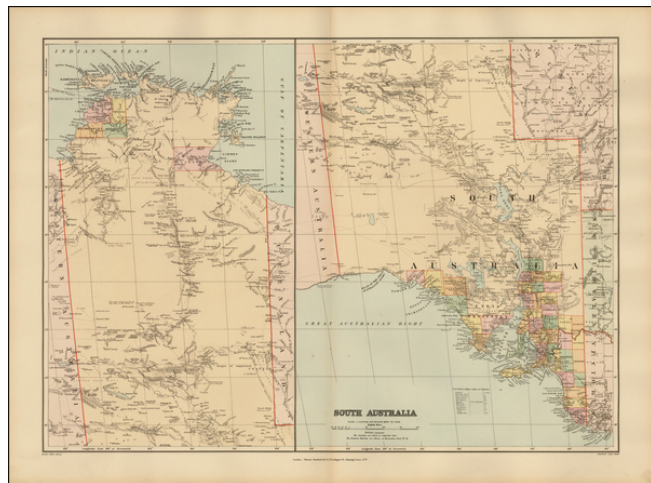

Barry Lawrence Ruderman Antique Maps Inc.

7407 La Jolla Boulevard
La Jolla, CA 92037

www.raremaps.com

(858) 551-8500
blr@raremaps.com

South Australia

Stock#: 42584
Map Maker: Stanford
Date: 1896
Place: London
Color: Color
Condition: VG+
Size: 18.5 x 23.5 inches
Price: \$95.00

Description:

Fine and highly detailed pair of maps of South Australia, from Stanford's London Atlas.

Detailed Condition: