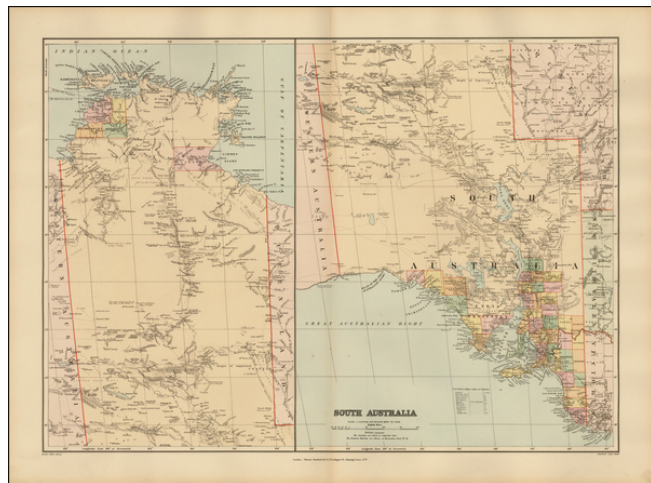

Barry Lawrence Ruderman Antique Maps Inc.

7407 La Jolla Boulevard
La Jolla, CA 92037

www.raremaps.com

(858) 551-8500
blr@raremaps.com

South Australia

Stock#: 42584
Map Maker: Stanford
Date: 1896
Place: London
Color: Color
Condition: VG+
Size: 18.5 x 23.5 inches
Price: \$ 125.00

Description:

Fine and highly detailed pair of maps of South Australia, from Stanford's London Atlas.

Detailed Condition: