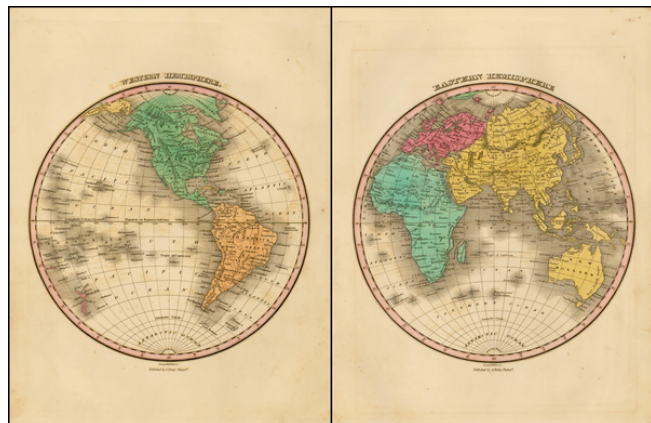

Barry Lawrence Ruderman Antique Maps Inc.

7407 La Jolla Boulevard
La Jolla, CA 92037

www.raremaps.com

(858) 551-8500
blr@raremaps.com

Western Hemisphere [and] Eastern Hemisphere

Stock#: 42576
Map Maker: Finley
Date: 1827
Place: Philadelphia
Color: Hand Colored
Condition: VG
Size: 9 x 9 inches ea
Price: SOLD

Description:

Nice pair of maps of the western and eastern hemispheres, published by Anthony Finley.

Alaska is Russian Possession. Conjectural NW Coast of America. Sandwich Islands shown. Includes a still partially unexplored Australia, still named New Holland, and no hint of land in the Antarctic.