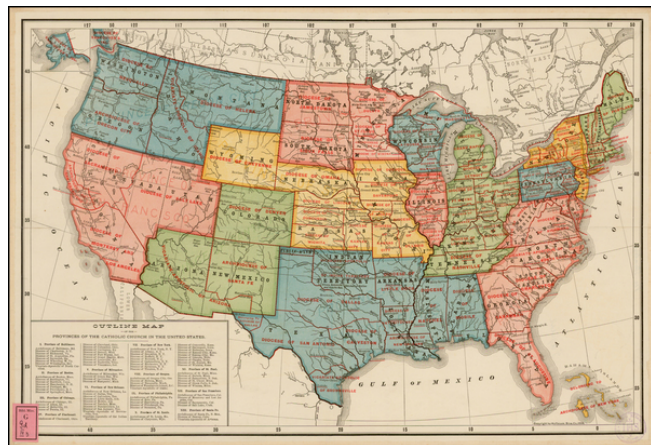

Stock#: 42523
Map Maker: Hoffman Bros
Date: 1893
Place: n.p.
Color: Color
Condition: Fine
Size: 21 x 14 inches
Price: SOLD

Description:

Rare separately issued map of the United States, apparently the earliest printed map to identify the various Catholic Church Provinces and Dioceses within the United States.

Each of the Provinces are divided by Dioceses, such as the Vicariate-Apostolic of Arizona and the Diocese of Savannah (Georgia), etc. Nearly 100 Dioceses are shown.

While we note later maps of the US showing the Catholic Provinces and Dioceses of the same title (M.H. Wiltzius & Co., 1899), the present map is extremely rare. We note only the example at Benedictine College in Kansas.