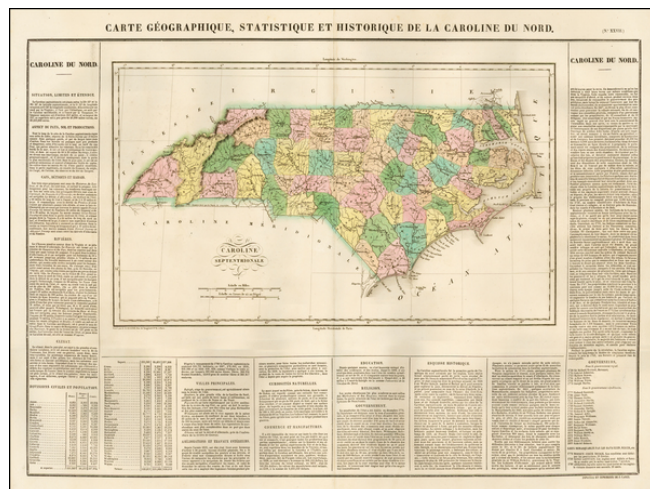

Barry Lawrence Ruderman Antique Maps Inc.

7407 La Jolla Boulevard
La Jolla, CA 92037

www.raremaps.com

(858) 551-8500
blr@raremaps.com

Carte Geographique, Statistique Et Historique De La Caroline Du Nord

Stock#: 42496
Map Maker: Buchon
Date: 1825
Place: Paris
Color: Hand Colored
Condition: VG+
Size: 18 x 11 inches
Price: \$225.00

Description:

Attractive map, colored by county and showing the various towns, roads, rivers, bridges, and a host of other details.

Overall plate size is 24x17 inches, surrounded by text describing the state, its population, governors, religion, education, commerce, climate topography and other details.

From the French edition of Carey & Lea's American Atlas. A gorgeous example. The French edition is known for being a superior work, using better paper and a superior engraving technique.

Detailed Condition: