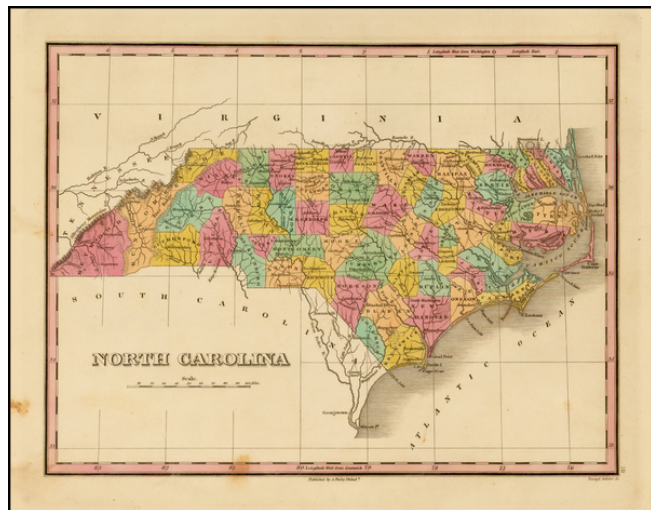

Barry Lawrence Ruderman Antique Maps Inc.

7407 La Jolla Boulevard
La Jolla, CA 92037

www.RareMaps.com

(858) 551-8500
blr@RareMaps.com

North Carolina

Stock#: 42414
Map Maker: Finley
Date: 1827
Place: Philadelphia
Color: Hand Colored
Condition: VG
Size: 11 x 9 inches
Price: \$195.00

Description:

Striking map of the state from Anthony Finley's General Atlas.

The map is hand-colored by counties and shows towns, roads, rivers, mountains and other geographical features.

The map shows early county configurations.