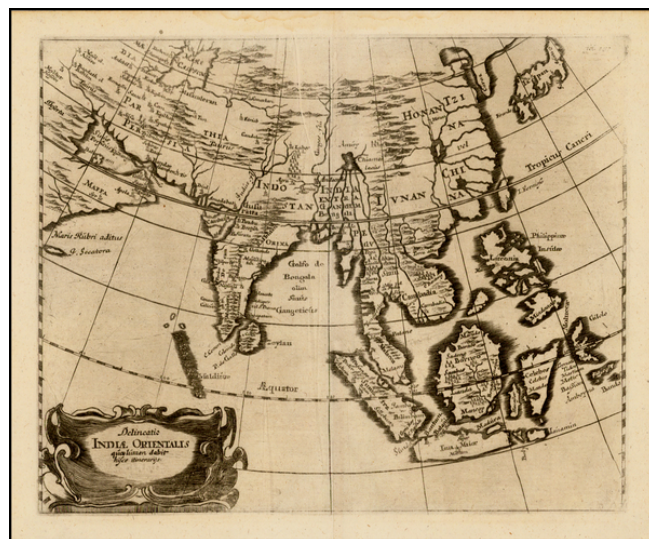

**Barry Lawrence Ruderman
Antique Maps Inc.**

7407 La Jolla Boulevard
La Jolla, CA 92037

www.raremaps.com

(858) 551-8500
blr@raremaps.com

Delineatio Indiae Orientalis quaelumen dabit hisce itinerarijs

Stock#: 42342
Map Maker: Anonymous / Olearius
Date: 1660 circa
Place: n.p.
Color: Uncolored
Condition: VG+
Size: 9.5 x 12 inches
Price: \$ 275.00

Description:

Scarce map of East Asia and the Indian Ocean, extending from Japan and Korea to the Caspian Sea and the Persian Gulf.

The map is centered on the Indian Ocean.

Detailed Condition: