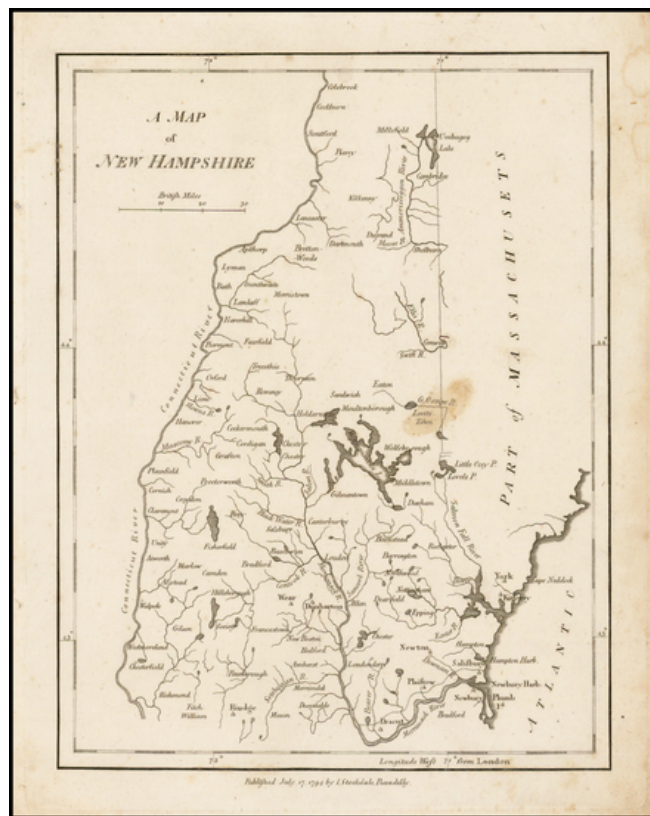

Barry Lawrence Ruderman Antique Maps Inc.

7407 La Jolla Boulevard
La Jolla, CA 92037

www.raremaps.com

(858) 551-8500
blr@raremaps.com

A Map of New Hampshire

Stock#: 42340
Map Maker: Stockdale
Date: 1794
Place: London
Color: Uncolored
Condition: VG
Size: 7.5 x 9.5 inches
Price: SOLD

Description:

Rare example of John Stockdale's map of New Hampshire from the London edition of Morse's Geography.

This map is quite possibly the first English language map of New Hampshire published following the conclusion of the American Revolution and one of only a few maps of the state published prior to 1800.

Detailed Condition:

Minor spot