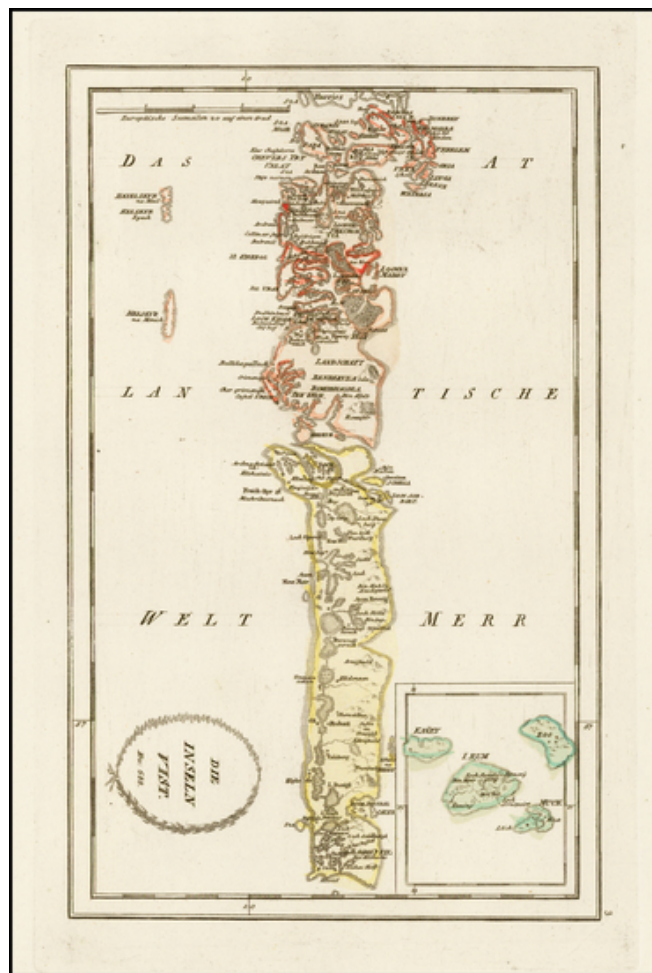

Barry Lawrence Ruderman Antique Maps Inc.

7407 La Jolla Boulevard
La Jolla, CA 92037

www.raremaps.com

(858) 551-8500
blr@raremaps.com

Die Inseln Uist

Stock#: 42316
Map Maker: von Reilly
Date: 1794
Place: Vienna
Color: Hand Colored
Condition: VG+
Size: 11.5 x 9 inches
Price: \$125.00

Description:

Striking map of Uist, other western Scottish Islands, from Von Reilly's remarkable atlas.

Extends north to Harries (Harris) Island and south the the southernmost tip of South Uist Island.

Detailed Condition: