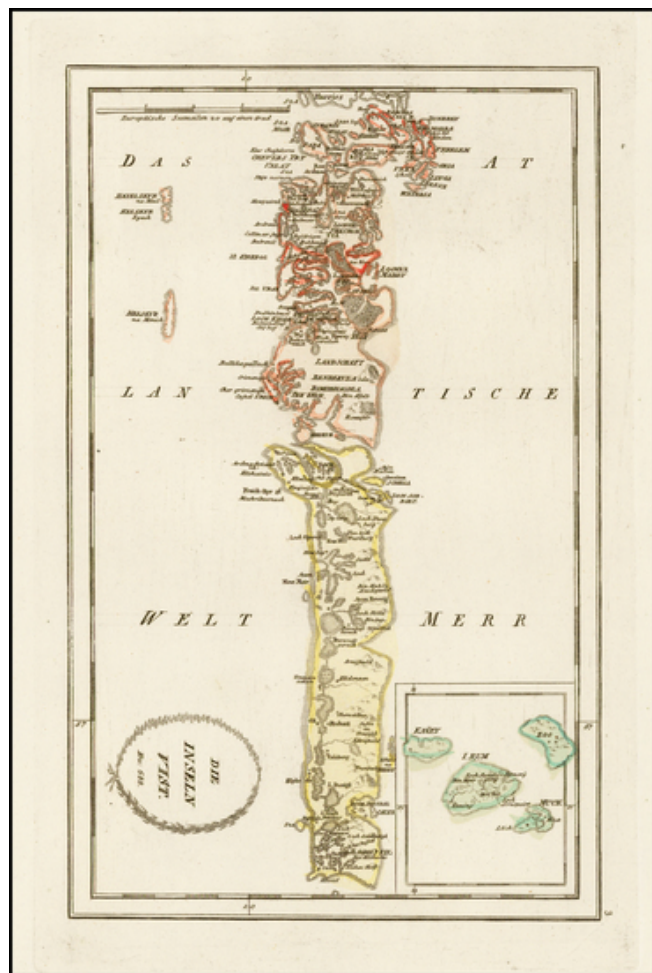

Barry Lawrence Ruderman Antique Maps Inc.

7407 La Jolla Boulevard
La Jolla, CA 92037

www.raremaps.com

(858) 551-8500
blr@raremaps.com

Die Inseln Uist

Stock#: 42316
Map Maker: von Reilly
Date: 1794
Place: Vienna
Color: Hand Colored
Condition: VG+
Size: 11.5 x 9 inches
Price: \$ 125.00

Description:

Striking map of Uist, other western Scottish Islands, from Von Reilly's remarkable atlas.

Extends north to Harries (Harris) Island and south the the southernmost tip of South Uist Island.

Detailed Condition: