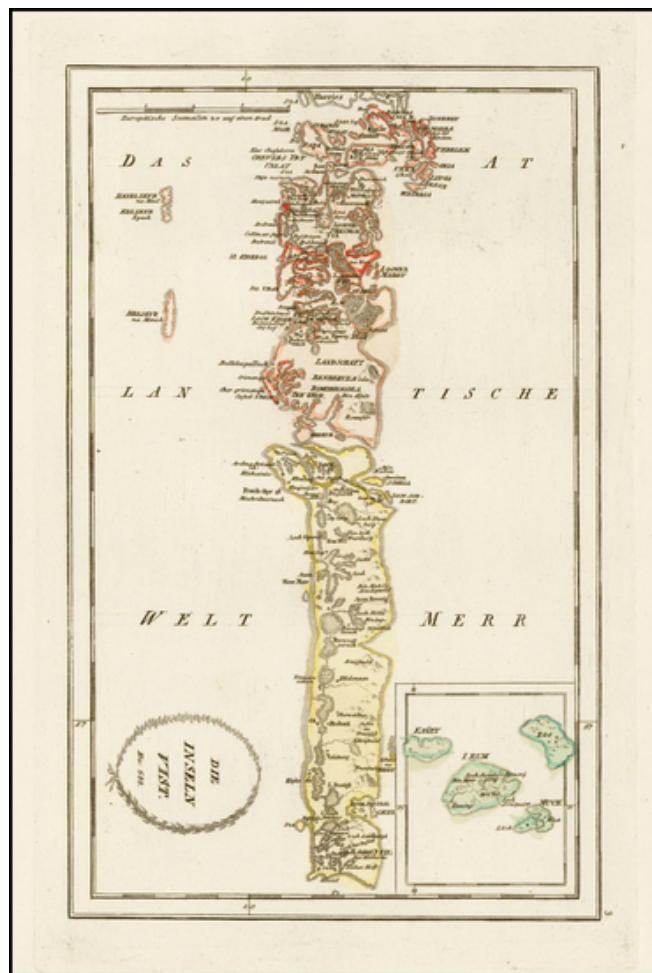

## Die Inseln Uist

**Stock#:** 42316  
**Map Maker:** von Reilly  
**Date:** 1794  
**Place:** Vienna  
**Color:** Hand Colored  
**Condition:** VG+  
**Size:** 11.5 x 9 inches  
**Price:** \$125.00

### Description:

Striking map of Uist, other western Scottish Islands, from Von Reilly's remarkable atlas.

Extends north to Harries (Harris) Island and south the the southernmost tip of South Uist Island.