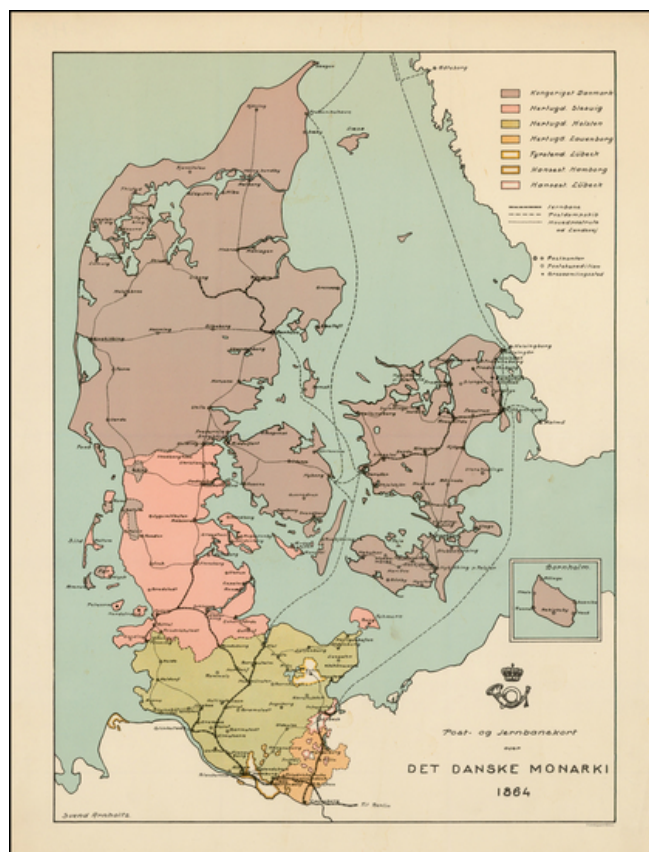

Barry Lawrence Ruderman Antique Maps Inc.

7407 La Jolla Boulevard
La Jolla, CA 92037

www.raremaps.com

(858) 551-8500
blr@raremaps.com

Post-og Jernbanekort over Det Danske Monarki 1864

Stock#: 42213
Map Maker: Arnholtz
Date: 1864
Place: n.p.
Color: Color
Condition: VG+
Size: 19 x 13.5 inches
Price: \$245.00

Description:

Rare postal and railroad map of the Danish Monarchy, dated 1864.

The map identifies Svend Arnholtz as the mapmaker.

We have located no information about the map.

Detailed Condition: