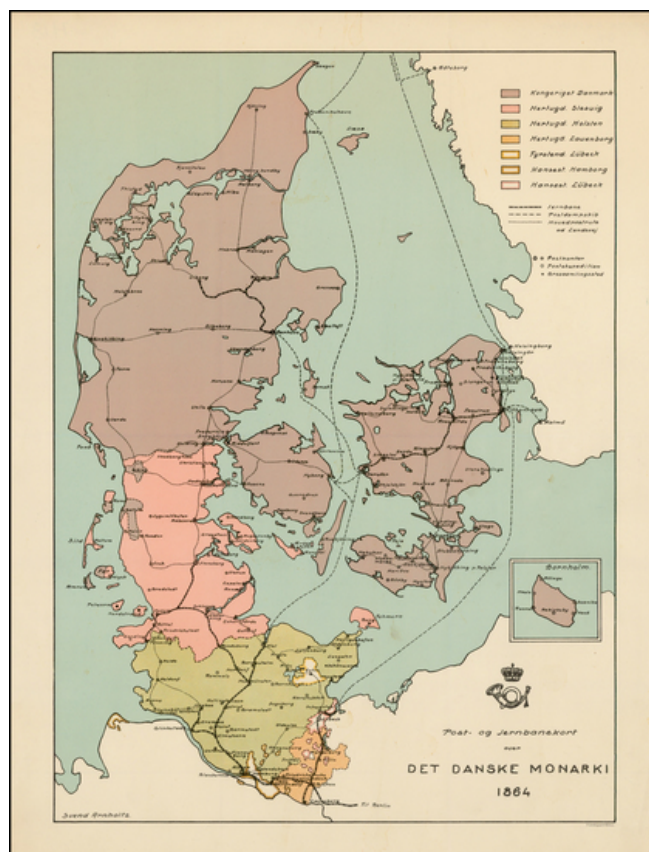

## Post-og Jernbanekort over Det Danske Monarki 1864

**Stock#:** 42213  
**Map Maker:** Arnholtz  
**Date:** 1864  
**Place:** n.p.  
**Color:** Color  
**Condition:** VG+  
**Size:** 19 x 13.5 inches  
**Price:** \$ 245.00

### Description:

Rare postal and railroad map of the Danish Monarchy, dated 1864.

The map identifies Svend Arnholtz as the mapmaker.

We have located no information about the map.