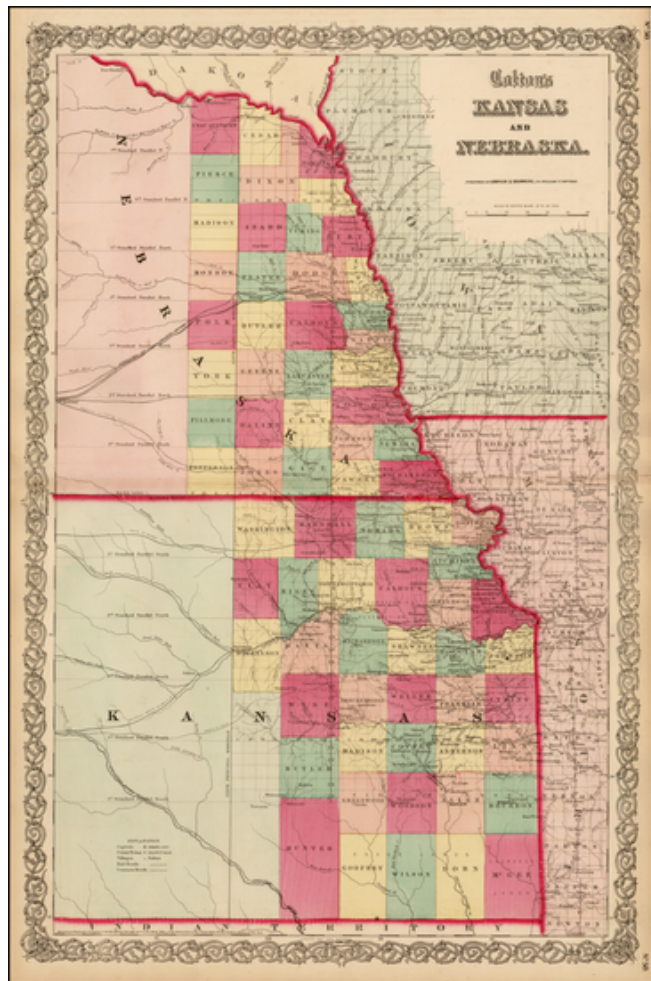

Barry Lawrence Ruderman Antique Maps Inc.

7407 La Jolla Boulevard
La Jolla, CA 92037

www.raremaps.com

(858) 551-8500
blr@raremaps.com

Colton's Kansas and Nebraska

Stock#: 42209
Map Maker: Colton
Date: 1860
Place: New York
Color: Hand Colored
Condition: VG+
Size: 25 x 16.5 inches
Price: \$95.00

Description:

Vibrant example of this early map of Kansas and Nebraska, which was only issued in the vertical format for a few years.

Primitive County configurations in the west and south. Multiple proposed railroad routes throughout the map.