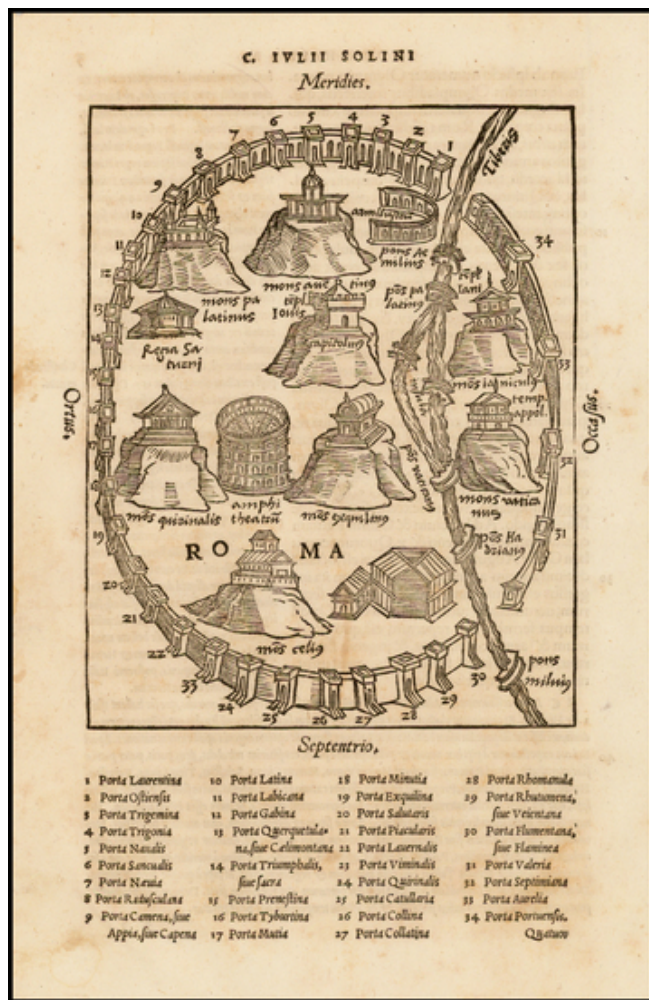

Barry Lawrence Ruderman Antique Maps Inc.

7407 La Jolla Boulevard
La Jolla, CA 92037

www.raremaps.com

(858) 551-8500
blr@raremaps.com

Roma

Stock#: 42201
Map Maker: Solinus
Date: 1538 circa
Place: n.p.
Color: Uncolored
Condition: VG
Size: 5 x 6.5 inches
Price: SOLD

Description:

Interesting early plan of Ancient Rome, oriented with south at the top.

Gaius Julius Solinus, Latin grammarian and compiler, probably flourished around the middle of the fourth century, though historical scholar Theodor Mommsen dates him to the middle of the third century.

He was the author of *De mirabilibus mundi* ('The wonders of the world') which circulated both under the title *Collectanea rerum memorabilium* ('Collection of Curiosities'), and *Polyhistor*; but the latter title was favored by the author. Adventus, to whom it is dedicated, is identified with Oclatinius Adventus, consul 218. It contains a short description of the ancient world, with remarks on historical, social, religious and

**Barry Lawrence Ruderman
Antique Maps Inc.**

7407 La Jolla Boulevard
La Jolla, CA 92037

www.raremaps.com

(858) 551-8500
blr@raremaps.com

Roma

natural history questions. The greater part is taken from Pliny's Natural History and the geography of Pomponius Mela.