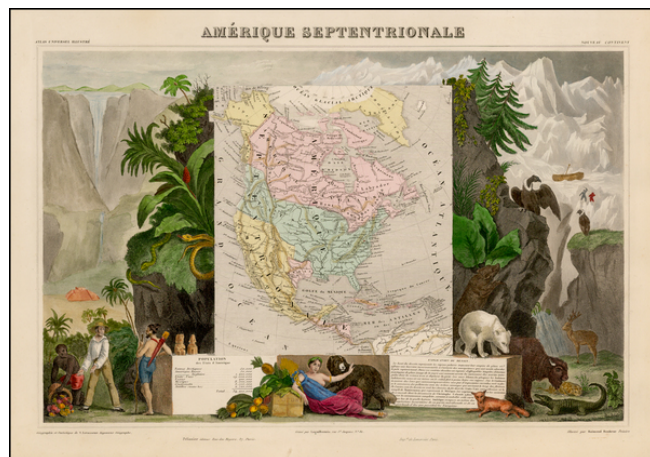

Barry Lawrence Ruderman Antique Maps Inc.

7407 La Jolla Boulevard
La Jolla, CA 92037

www.raremaps.com

(858) 551-8500
blr@raremaps.com

Amerique Septentrionale (Republic of Texas)

Stock#: 42161
Map Maker: Levasseur
Date: 1845 circa
Place: Paris
Color: Hand Colored
Condition: VG+
Size: 16 x 13 inches
Price: SOLD

Description:

Decorative map of North America, showing the Republic of Texas and a 54-40 or fight border with Canada, extending far north of the final boundary.

The map is surrounded by decorative allegorical scenes. Engraved by Raimond Bonheur, father of the famous French artist Rosa Bonheur.