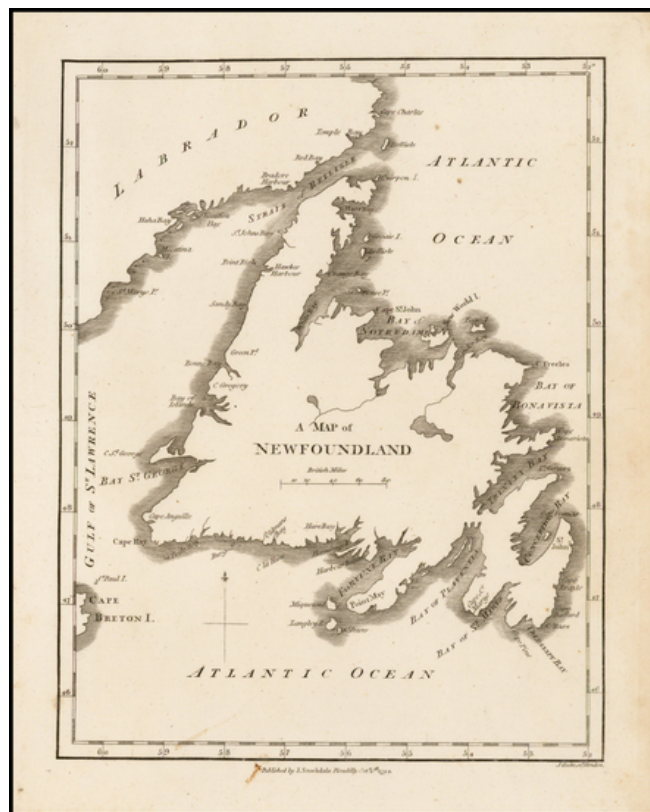

## A Map of Newfoundland

**Stock#:** 42149  
**Map Maker:** Stockdale  
**Date:** 1794  
**Place:** London  
**Color:** Uncolored  
**Condition:** VG  
**Size:** 9 x 7 inches  
**Price:** \$125.00

### Description:

Scarce early map of Newfoundland, which first appeared in Samuel Morse's *Universal Geography* in 1794.