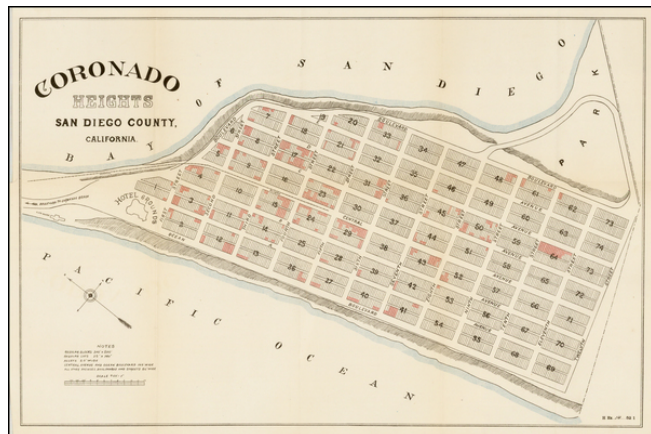

Barry Lawrence Ruderman Antique Maps Inc.

7407 La Jolla Boulevard
La Jolla, CA 92037

www.raremaps.com

(858) 551-8500
blr@raremaps.com

Coronado Heights. San Diego County, California.

Stock#: 41988
Map Maker: United States GPO
Date: 1890 circa
Place: Washington
Color: Color
Condition: VG+
Size: 20 x 13 inches
Price: \$245.00

Description:

Rare plan of the north end of Imperial Beach, which at the time was planned as a community to be called Coronado Heights, just south of Coronado and the Strand.

Located immediately south of the Strand, Coronado Heights would ultimately become a part of Imperial Beach.