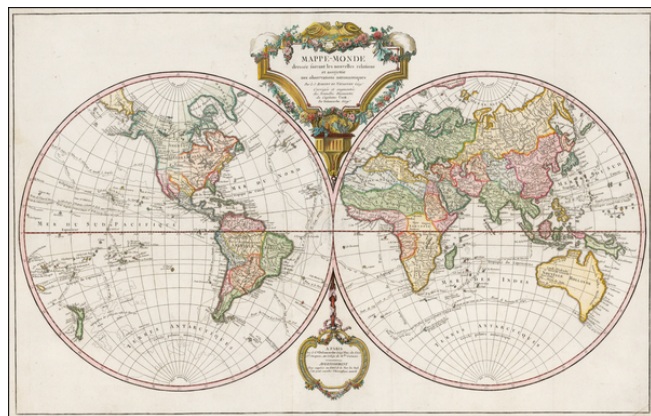

Stock#: 41960mp2
Map Maker: Delamarche
Date: 1785 circa
Place: Paris
Color: Hand Colored
Condition: VG+
Size: 29 x 19 inches
Price: \$975.00

Description:

Striking double hemisphere map of the world, revised to include the recent discoveries of Captain James Cook in the Pacific, including Hawaii (Sandwich Islands).

The map includes tracts of European voyages in the Pacific and elsewhere. Included are the notes of the voyages of Tasman, Le Maire, Vancouver, Cook, MacKenzie, St. Louis, Vaisseaux, Anson, Cabadonga and others.

While many of the major discoveries in the Pacific are now shown, including a relatively accurate New Zealand, Australia and NW Coast of America, the details in these regions are far from accurately refined. A curious coastal outline is shown in the Antarctic and South Pacific, foretelling more discoveries in the Antipodes.