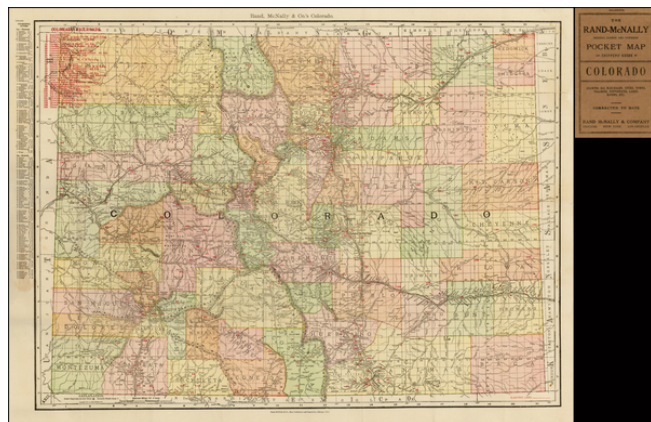

Barry Lawrence Ruderman Antique Maps Inc.

7407 La Jolla Boulevard
La Jolla, CA 92037

www.raremaps.com

(858) 551-8500
blr@raremaps.com

Rand, McNally & Co.'s Indexed County and Township Pocket Map and Shipper's Guide of Colorado (Pocket Map)

Stock#: 41912
Map Maker: Rand McNally & Company
Date: 1911
Place: Chicago
Color: Color
Condition: VG+
Size: 25.5 x 19 inches
Price: \$ 245.00

Description:

Highly detailed separately issued pocket map of Colorado, showing counties, townships, towns, railroads (numbered), railway stations, rivers, lakes, etc.