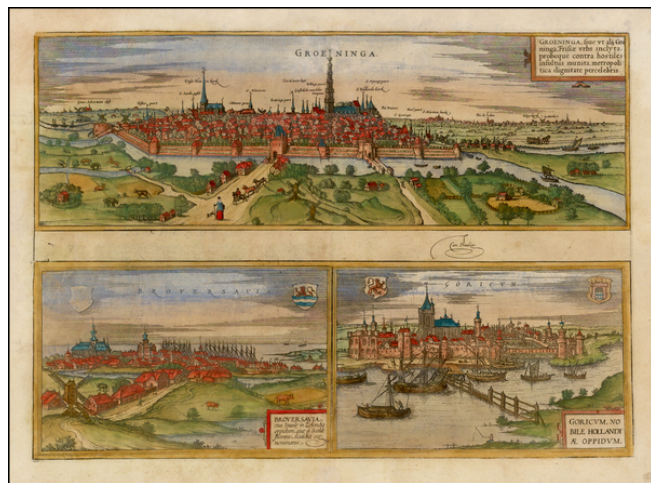

Barry Lawrence Ruderman Antique Maps Inc.

7407 La Jolla Boulevard
La Jolla, CA 92037

www.raremaps.com

(858) 551-8500
blr@raremaps.com

Groeninga, sive ut alij Gruninga, Frisae urbs . . . / Broversavia, cius Insulae in Zelandia oppidum . . . / Gronicum Nobile Hollaniae Oppidum

Stock#: 41780mp2
Map Maker: Braun & Hogenberg
Date: 1572 circa
Place: Cologne
Color: Hand Colored
Condition: VG
Size: 18 x 13 inches
Price: \$ 450.00

Description:

Decorative early views of Groeningen, Gork and Brovershaven.

Bird's-eye view of the 3 towns with details of surrounding fields, farms and structures.

From Braun & Hogenberg's *Civitates Orbis Terrarum*, the most important book of town plans and views published in the 16th century.

Detailed Condition:

Old color. Minor repairs on verso.