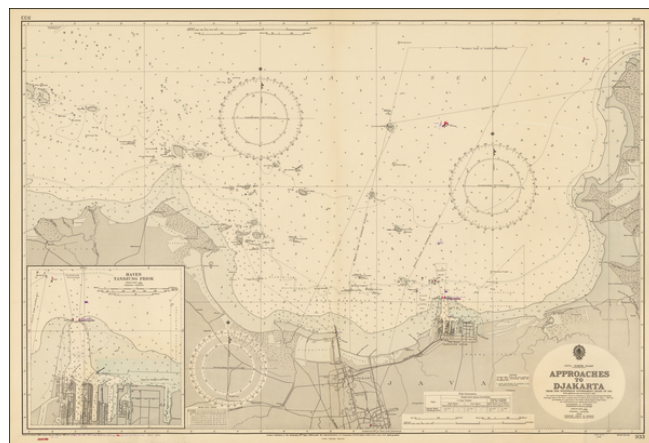

Stock#: 41774
Map Maker: British Admiralty
Date: 1956 (1970)
Place: London
Color: Color
Condition: VG
Size: 40 x 28 inches
Price: \$ 125.00

Description:

Fine large format map of the approaches to the Harbor of Jakarta, published by the British Admiralty, based on an Indonesian Chart published in 1956.

Includes a large inset map of Haven Tandjung Priok.

Detailed Condition: