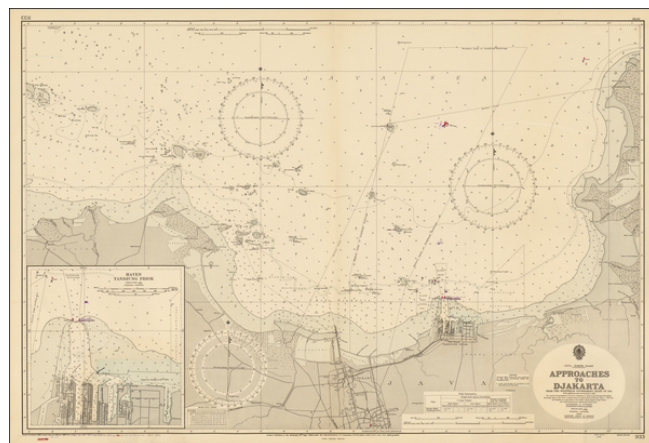

## Approaches to Djakarta From The Indonesian Goverment Chart of 1951. . . .

**Stock#:** 41774  
**Map Maker:** British Admiralty  
**Date:** 1956 ( 1970)  
**Place:** London  
**Color:** Color  
**Condition:** VG  
**Size:** 40 x 28 inches  
**Price:** \$95.00

### Description:

Fine large format map of the approaches to the Harbor of Jakarta, published by the British Admiralty, based on an Indonesian Chart published in 1956.

Includes a large inset map of Haven Tandjung Priok.