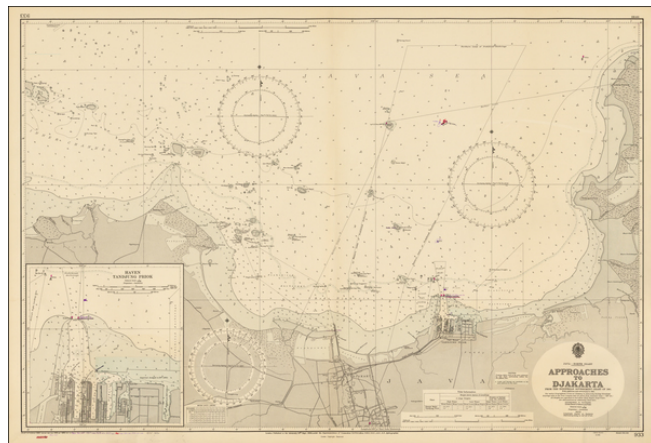

Stock#: 41774
Map Maker: British Admiralty
Date: 1956 (1970)
Place: London
Color: Color
Condition: VG
Size: 40 x 28 inches
Price: \$ 145.00

Description:

Fine large format map of the approaches to the Harbor of Jakarta, published by the British Admiralty, based on an Indonesian Chart published in 1956.

Includes a large inset map of Haven Tandjung Priok.

Detailed Condition: