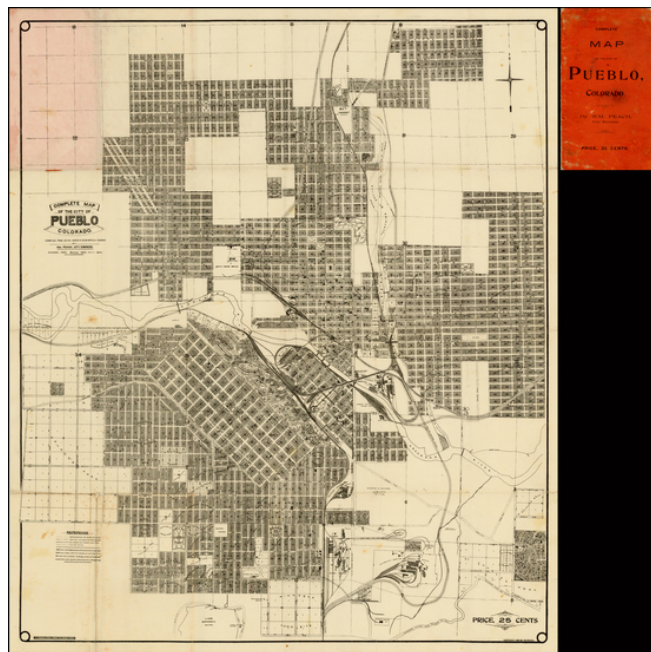

**Barry Lawrence Ruderman
Antique Maps Inc.**

7407 La Jolla Boulevard
La Jolla, CA 92037

www.raremaps.com

(858) 551-8500
blr@raremaps.com

**Complete Map of The City of Pueblo Colorado. Compiled From Actual Surveys & The
Official Records By Wm. Peach. City Engineer. August 1900 . . .**

Stock#: 41753
Map Maker: Peach
Date: 1900
Place: Pueblo, Colorado
Color: Uncolored
Condition: VG
Size: 22.5 x 26 inches
Price: SOLD

Description:

Detailed early map of the City of Pueblo, Colorado, printed by the Pueblo Litho. & Print Co. of Pueblo, Colorado.

Fine detailed map of Pueblo, prepared by William Peach, the City Engineer. This is the first of several plans of Pueblo published by Peach.

The map is quite rare. OCLC locates only 2 examples (Denver Public Library and University of Chicago).

Detailed Condition:

Pocket map. Several minor fold breaks, expertly repaired on verso.