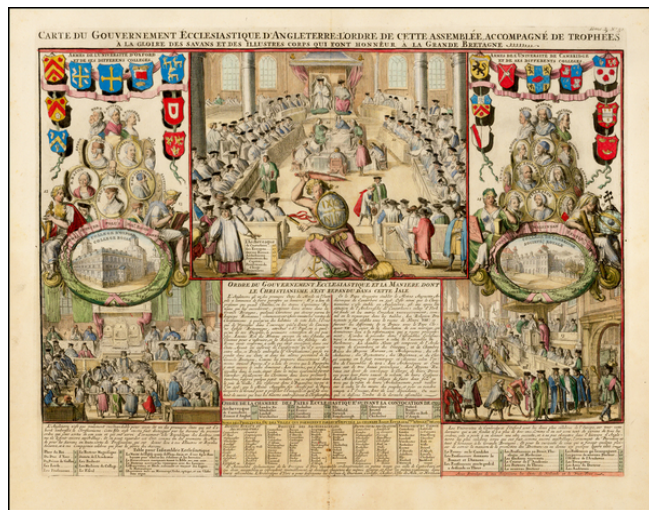

Stock#: 41686
Map Maker: Chatelain
Date: 1719
Place: Paris
Color: Hand Colored
Condition: VG
Size: 18 x 14 inches
Price: \$175.00

Description:

Fascinating series of scenes, which include scenes from both Cambridge and Oxford and nearly 20 different coats of arms, along with portraits of great scholars.

Very decorative. From Chatelain's monumental *Atlas Historique*.

Detailed Condition: