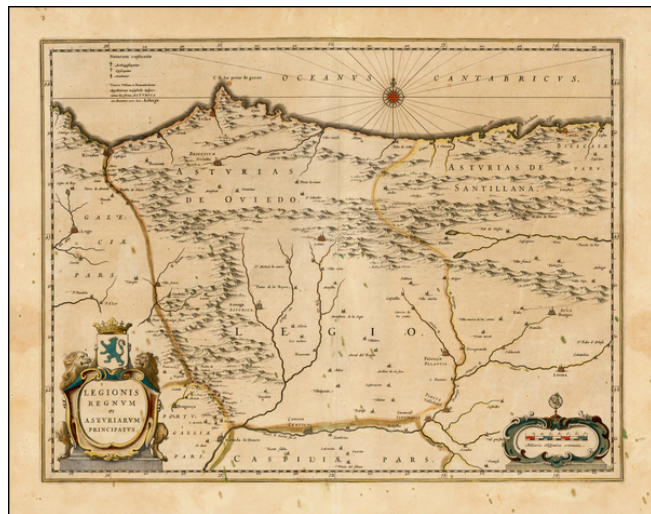

Barry Lawrence Ruderman Antique Maps Inc.

7407 La Jolla Boulevard
La Jolla, CA 92037

www.raremaps.com

(858) 551-8500
blr@raremaps.com

Legionis Regnum et Asturiarum Principatus

Stock#: 41662
Map Maker: Blaeu
Date: 1640 circa
Place: Amsterdam
Color: Hand Colored
Condition: VG
Size: 20 x 15 inches
Price: \$345.00

Description:

Decorative map of the Northwest Coastal region of Spain, published by Blaeu.

The map is bounded by Rivadeao, Lugo and Camora, Simancas, Valladolid, Palencia, Lerma, Burdos Laredo and Santillana and centered on Astorga, Leon, Oviedo, Aviles and Villa Franca.

Consists primarily of Asturias, Leon and Oviedo, with compass rose and two decorative cartouches.

Detailed Condition:

Old Color. Minor toning and some marginal spotting.