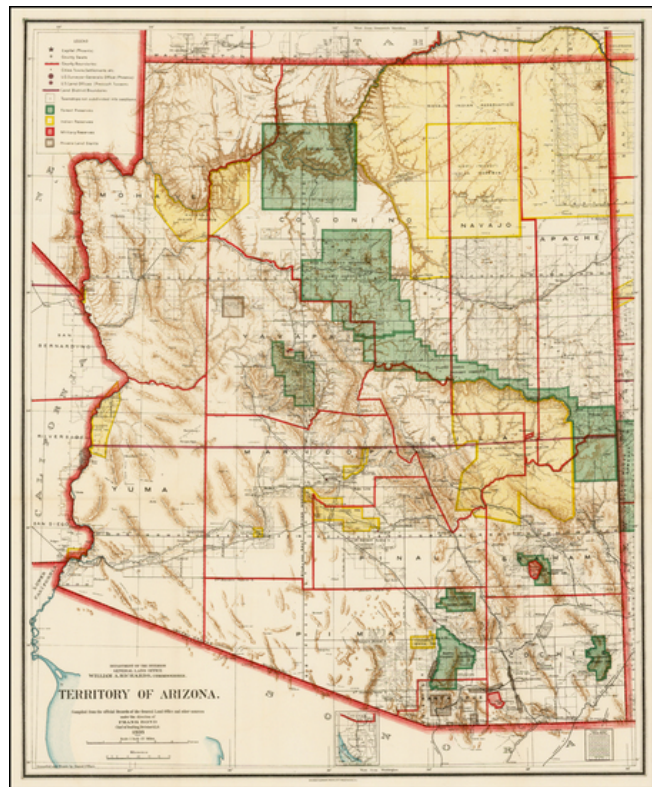

## Territory of Arizona . . . 1903

**Stock#:** 41636  
**Map Maker:** General Land Office  
**Date:** 1903  
**Place:** Washington  
**Color:** Color  
**Condition:** VG+  
**Size:** 20.5 x 17 inches  
**Price:** SOLD

### Description:

One of the best and most highly detailed map of Arizona Territory of the period.

The map was produced by the Dept. of the Interior, under the Supervision of Harry King. This edition is revised and reconstructed by R.H. Morton. The legend notes, the various US Surveyor General's offices in the Territory, US Land Offices, Indian Reservations, Military Reservations, Private Claims Confirmed, Private Claims Unconfirmed, and Townships not yet subdivided. The map notes towns, roads, railroads, railway and stagecoach stations, mines, wells, mountains, rivers, and a host of other details.

An essential map for Arizona collectors, offered here in flawless condition.