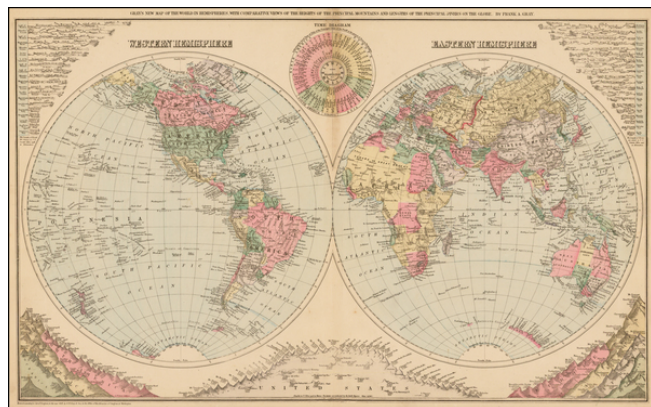

**Barry Lawrence Ruderman  
Antique Maps Inc.**

7407 La Jolla Boulevard  
La Jolla, CA 92037

[www.raremaps.com](http://www.raremaps.com)

(858) 551-8500  
[blr@raremaps.com](mailto:blr@raremaps.com)

---

**Gray's New Map of the World in Hemispheres, with Comparative Views of the Heights of the Principal Mountains and Lengths of the Principal Rivers on the Globe . . .**

**Stock#:** 41594  
**Map Maker:** Gray  
**Date:** 1879  
**Place:** Philadelphia  
**Color:** Hand Colored  
**Condition:** VG  
**Size:** 26 x 16 inches  
**Price:** SOLD

**Description:**

Decorative double hemisphere map of the world in full wash color, illustrative the various mountains, rivers and other phenomenon in the margins.