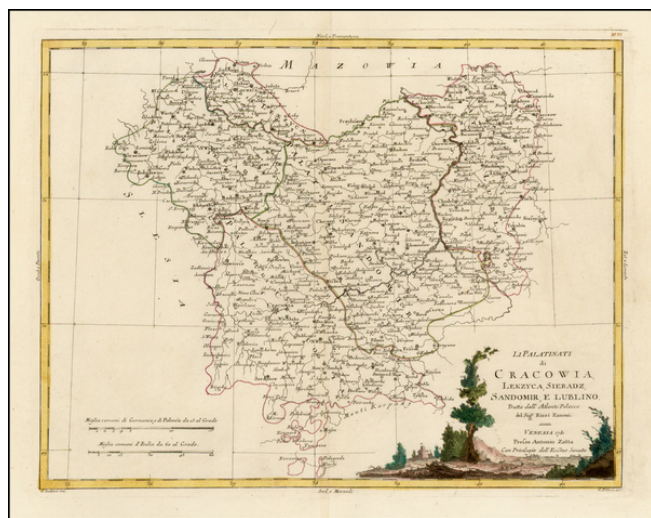

**Barry Lawrence Ruderman  
Antique Maps Inc.**

7407 La Jolla Boulevard  
La Jolla, CA 92037

www.raremaps.com

(858) 551-8500  
blr@raremaps.com

**Li Palatinati di Cracowia, Lekzyca, Sieradz, Sandomir, E Lublino. Tratta dall' Atlante  
Poacco . . . 1781**

**Stock#:** 41559  
**Map Maker:** Zatta  
**Date:** 1781  
**Place:** Venice  
**Color:** Outline Color  
**Condition:** VG+  
**Size:** 16.5 x 12.5 inches  
**Price:** \$395.00

**Description:**

Decorative regional map of part of Poland.

Major towns shown include Cracowia, Leczica, Sieradz, Radomisko, Ostzeszow, Lublin, and Sandomirsz.

Issued as part of Zatta's *Atlante Novissimo*.

**Detailed Condition:**