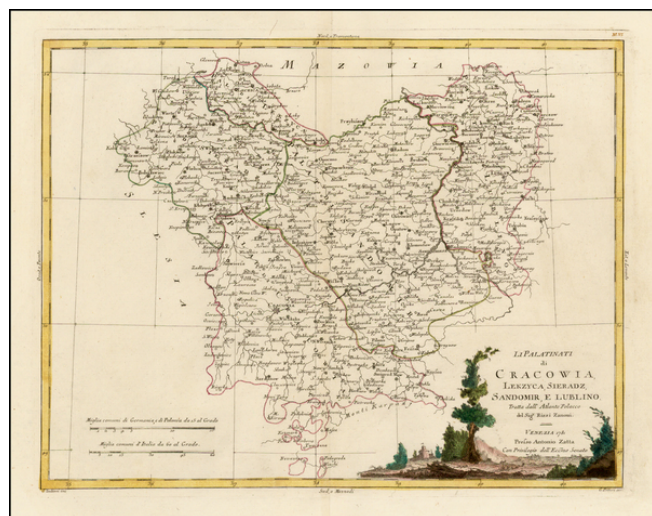

**Barry Lawrence Ruderman  
Antique Maps Inc.**

7407 La Jolla Boulevard  
La Jolla, CA 92037

www.raremaps.com

(858) 551-8500  
blr@raremaps.com

**Li Palatinati di Cracowia, Lekzyca, Sieradz, Sandomir, E Lublino. Tratta dall' Atlante  
Poacco . . . 1781**

**Stock#:** 41559  
**Map Maker:** Zatta  
**Date:** 1781  
**Place:** Venice  
**Color:** Outline Color  
**Condition:** VG+  
**Size:** 16.5 x 12.5 inches  
**Price:** \$ 295.00

**Description:**

Decorative regional map of part of Poland.

Major towns shown include Cracowia, Leczica, Sieradz, Radomisko, Ostzeszow, Lublin, and Sandomirsz.

Issued as part of Zatta's *Atlante Novissimo*.

**Detailed Condition:**