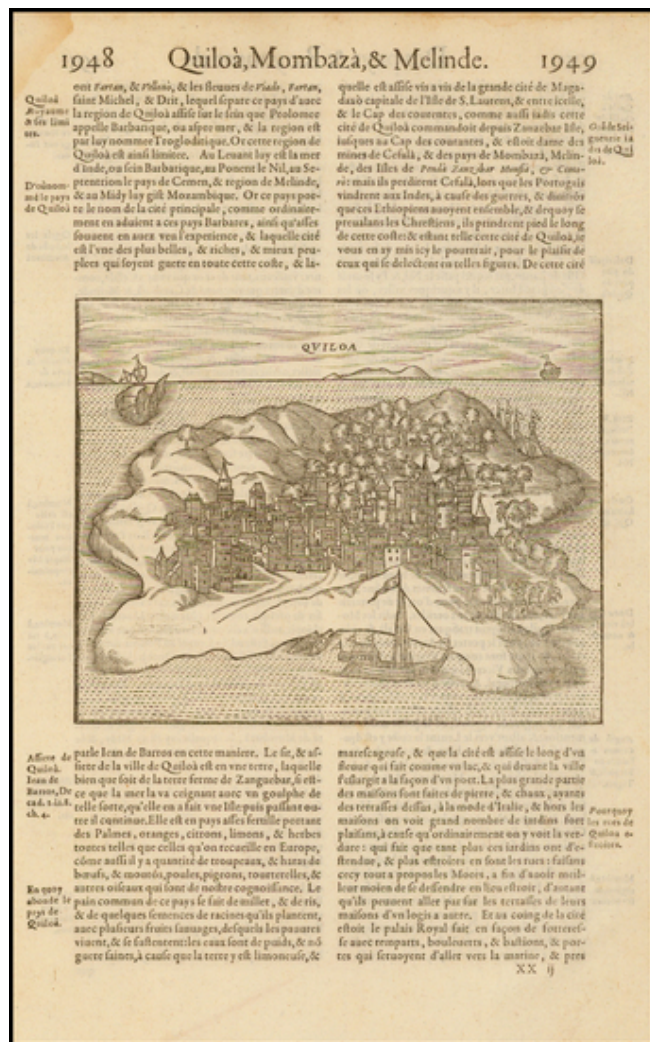

Barry Lawrence Ruderman Antique Maps Inc.

7407 La Jolla Boulevard
La Jolla, CA 92037

www.raremaps.com

(858) 551-8500
blr@raremaps.com

(Kilwa Kisiwani, Tanzania) Quiloa

Stock#: 41494
Map Maker: De Belleforest
Date: 1575
Place: Paris
Color: Uncolored
Condition: VG
Size: 6 x 5.5 inches
Price: SOLD

Description:

Scarce map of the town of Kilwa Kisiwani, which appeared in Francois de Belleforest's Cosmographie Universelle De Tout le Monde.

Kilwa Kisiwani is a community on an island off the southern coast of present-day Tanzania in eastern Africa. Historically, it was the center of the Kilwa Sultanate, a medieval sultanate whose authority at its height in the 13th-15th centuries AD stretched the entire length of the Swahili Coast.