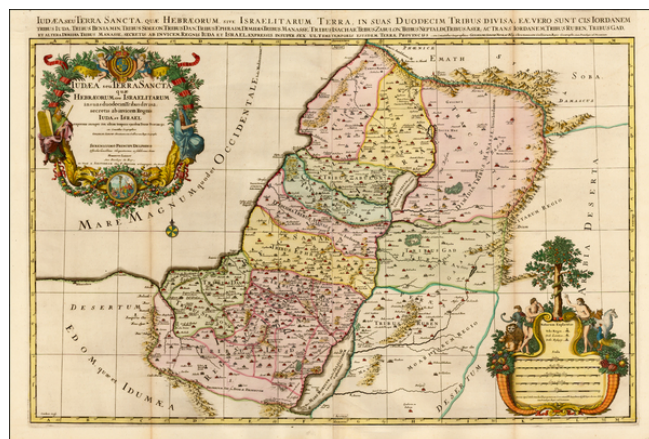

## Iudaea seu Terra Sancta quae Hebraeorum sive Israelitarum in suas duodecim Tribus divisa secretis ab invicem Regnis Iuda et Israel . . .

**Stock#:** 41342  
**Map Maker:** Mortier  
**Date:** 1695 circa  
**Place:** Amsterdam  
**Color:** Hand Colored  
**Condition:** VG  
**Size:** 33 x 21 inches  
**Price:** SOLD

### Description:

Striking large format map of the Holy Land, with tribal divisions and a wealth of place names and topographical detail, including the locations of royal and priestly cities, and sanctuaries.

Decorated with two fine cartouches. The title cartouche includes four figures; at top Moses and Aaron flank the royal coat of arms, and at bottom a Roman soldier and a pagan figure appear on either side of the Arc of the Covenant. The lower mileage-scale cartouche features Adam and Eve in the Garden of Eden.