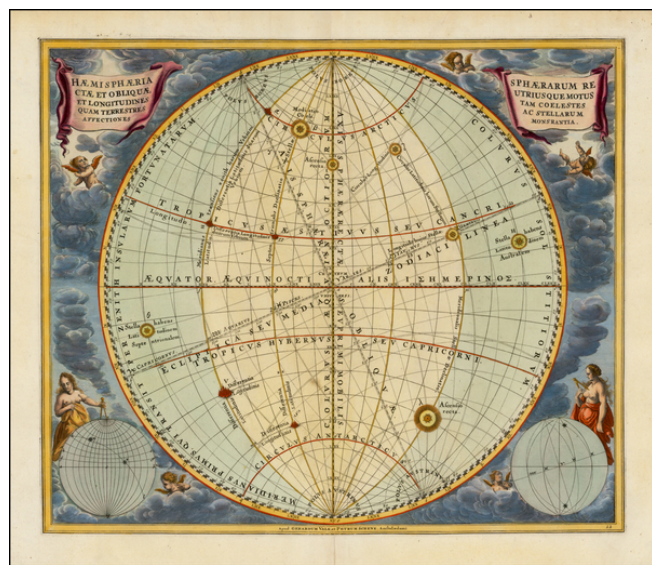

## Haemisphaeria Sphaerarum Rectae Et Obliquae Utriusque Motus et Longitudines Tam Coelestes Quam Terrestres Ac Stellarum Affectiones Monstrantia

**Stock#:** 41323  
**Map Maker:** Cellarius  
**Date:** 1660 (1708)  
**Place:** Amsterdam  
**Color:** Hand Colored  
**Condition:** VG+  
**Size:** 20 x 17 inches  
**Price:** SOLD

### Description:

Finely executed celestial chart illustrating the motions of both the upright sphere (the equatorial co-ordinate system) and the oblique sphere (the ecliptic co-ordinate system); the celestial and terrestrial longitudes; and the influences of the stars, from the 1708 Valk & Schenk edition of Andreas Cellarius's *Harmonia Macrocosmica*.

Cellarius' charts are the most sought after of celestial charts, blending the striking imagery of the golden age of Dutch Cartography with contemporary scientific knowledge. The present examples come from the Valk & Schenk edition of Cellarius' atlas, which is unchanged from the 1661 edition. The 1660 and 1661 editions can be distinguished by the inclusion of a plate number in the lower right corner of the 1661 edition. The Valk & Schenk edition can be distinguished by the addition of the printer's name (Valk & Schenk) in the titles of the maps.