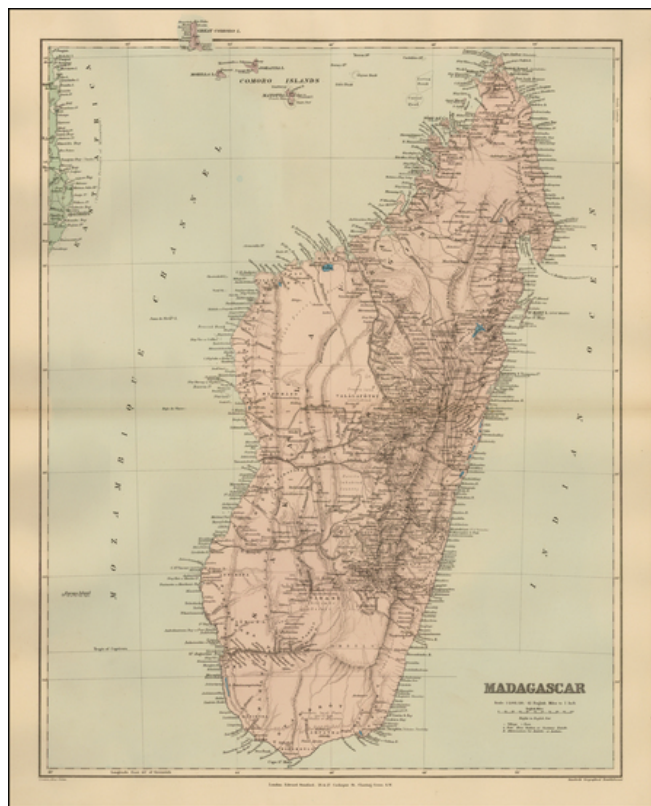

Barry Lawrence Ruderman Antique Maps Inc.

7407 La Jolla Boulevard
La Jolla, CA 92037

www.raremaps.com

(858) 551-8500
blr@raremaps.com

Madagascar

Stock#: 41320
Map Maker: Stanford
Date: 1896
Place: London
Color: Color
Condition: VG+
Size: 18.5 x 23.5 inches
Price: SOLD

Description:

Fine and highly detailed map of Madgascar, from Stanford's London Atlas.

Includes fine topographical details.

Detailed Condition: